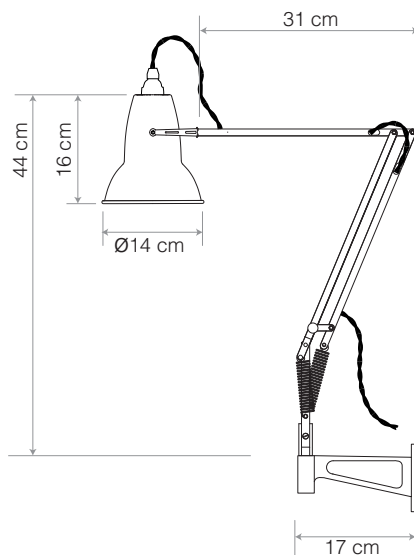

Original 1227™ Brass Lamp with Wall Bracket

ANGLEPOISE®

Original 1227™ Brass Collection | Technical Sheet

Launched In 2014 | Designed by George Carwardine

Max Horizontal Reach 87.5 cm
Max Vertical Reach 87 cm

Product

Lamp with Wall Bracket - Elephant Grey
Lamp with Wall Bracket - Jet Black

Wall mount is colour-matched.

Description

Heritage inspired colours, woven cable and authentic brass details create a new aesthetic for this iconic Anglepoise design, whilst table, wall and pendant options introduce greater versatility. This wall lamp comes with a high quality articulated wall bracket, allowing maximum flexibility.

Materials

- Gloss paint finish
- Aluminium shade and arms
- Brass shade cap, bridle, spacers and fittings
- Cast iron wall bracket
- Twisted woven fabric cable
- IP20 rating

Dimensions

- Shade diameter: \varnothing 14cm
- Shade height: 16cm
- Max reach: 87.5 cm (from wall to shade)
- Wall bracket (h x w x d): 10cm x 5.5cm x 17cm
- Cable length: 200cm
- Lamp Packaging (L x W x H): 31.4cm x 17cm x 54.5cm
- Lamp Packaged Weight: 4.7kg
- Bracket Packaging (L x W x H): 19cm x 10.5cm x 6cm
- Bracket Packaged Weight: 0.96kg

Electrical

- Voltage: 220/240V, 50/60Hz
- Class II - Double insulated
- Note: Bulb weight critical for balance. Approximate bulb weight 25-60g
- Inline cable switch (30cm from product)
- Plug: 2-pin Europlug to CEE 7/16
- E27 lamp holder
- Maximum permitted bulb: 20W CFL / 10W LED E27
- Supplied with compatible 10W LED E27 bulb
 - Luminous Intensity: 806lm
 - Life: 15,000 Hours
 - Non-dimmable
 - Colour Temperature: 2700K
 - CRI (Ra): 80