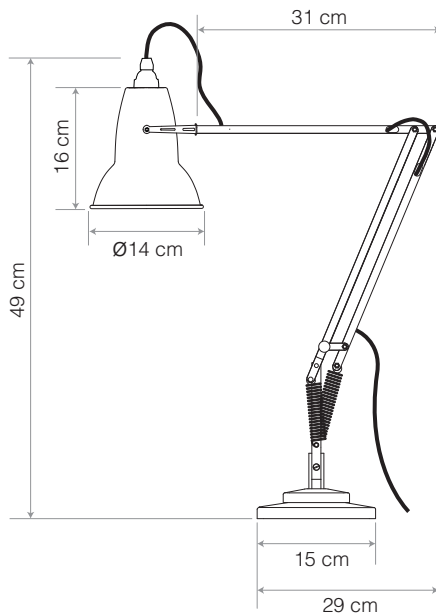

Original 1227™ Desk Lamp

Original 1227™ Collection | Technical Sheet

ANGLEPOISE®
Abandon Darkness.

Launched In 1935 | Designed by George Carwardine

Max Horizontal Reach 72cm
Max Vertical Reach 91cm

Product

Materials

- Gloss paint finish
- Aluminium Shade and arms
- Chrome plated fittings
- Cast iron base with steel cover
- Fabric cable
- IP20 rating

Dimensions

- Shade diameter: \varnothing 14cm
- Shade height: 16cm
- Max reach: 72cm (from base to shade)
- Base size: 15 x 15cm
- Cable length: 200cm
- Lamp Packaging (L x W x H): 35cm x 21.5cm x 52.5cm
- Lamp Packaged Weight: 5.6kg

Electrical

- Voltage: 220/240V, 50/60Hz
- Class II - Double insulated
- Note: Bulb weight critical for balance. Approximate bulb weight 25-60g
- Inline cable switch (30cm from product)
- Plug: 3-pin UK plug to BS 1363
- E27 lamp holder
- Maximum permitted bulb: 10W MAX E27
- Supplied with compatible 5.5W LED E27 bulb
 - Luminous Intensity: 600lm
 - Life: 15,000 Hours
 - Non-dimmable
 - Colour Temperature: 2700K
 - CRI (Ra): 80