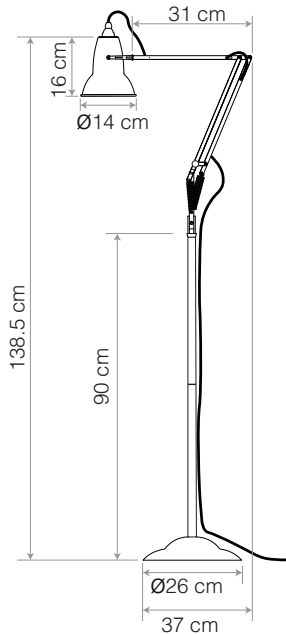

Original 1227™ Floor Lamp

ANGLEPOISE®

Original 1227™ Collection | Technical Sheet

Launched In 2012 | Designed by George Carwardine

Max Horizontal Reach 72 cm
Max Vertical Reach 178 cm

Product

Floor Lamp - Jet Black
Floor Lamp - Linen White
Floor Lamp - Dove Grey

Accessories are colour-matched.
Lamps with accessories come with a table base.

Description

The Original 1227™ floor lamp blends the classic Anglepoise shade silhouette and constant spring articulation with an attractive, braided, coloured cable. Consider if you are looking for a highly adjustable reading lamp and stylish, contemporary accessory.

Materials

- Gloss paint finish
- Aluminium Shade and arms
- Steel Floor pole
- Cast iron base with steel cover
- Chrome plated fittings
- Fabric cable
- IP20 rating

Dimensions

- Shade diameter: \varnothing 14cm
- Shade height: 16cm
- Max reach: 72cm (from pole to shade)
- Base diameter: \varnothing 26cm
- Pole height: 90cm
- Cable length: 200cm
- Lamp Packaging (L x W x H): 30.5cm x 19cm x 51.5cm
- Lamp Packaged Weight: 3.55kg
- Pole Packaging (L x W x H): 51cm x 34cm x 13.5cm
- Pole Packaged Weight: 6.7kg

Electrical

- Voltage: 220/240V, 50/60Hz
- Class II - Double insulated
- Note: Bulb weight critical for balance. Approximate bulb weight 25-60g
- Inline cable switch (30cm from product)
- Plug: 3-pin UK plug to BS 1363- E27 lamp holder
- Maximum permitted bulb: 20W CFL / 10W LED E27
- Supplied with compatible 10W LED E27 bulb
 - Luminous Intensity: 806lm
 - Life: 15,000 Hours
 - Non-dimmable
 - Colour Temperature: 2700K
 - CRI (Ra): 80