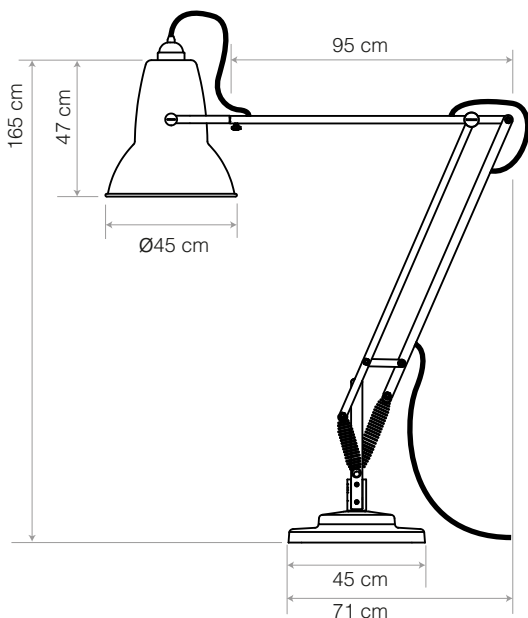

Original 1227™ Giant Floor Lamp

ANGLEPOISE®
Abandon Darkness.

Original 1227™ Giant Collection | Technical Sheet

Launched In 2005 | Designed by George Carwardine

Product	Closet RAL Reference
---------	----------------------

Dimensions

- Shade diameter: \varnothing 45cm
- Shade height: 47cm
- Base: 45 x 45cm
- Max horizontal reach: 165cm
- Cable length: 450cm
- Lamp Packaging (L x W x H): 98cm x 64.5cm x 184cm
- Lamp Packaged Weight: 48.6kg
- Crate Dimensions for airfreight: (L x W x H): 95cm x 60cm x 200cm
- Crate Weight for airfreight: 65kg with lamp / 15kg empty

Electrical

- Voltage: 220/240V, 50/60 Hz
- Class II - Double Insulated
- E27 lamp holder
- Maximum permitted bulb: 60W Halogen
- Foot switch (150cm from product)
- Plug: 3-pin UK plug to BS 1363
- Supplied with 13W E27 G120 LED bulb:
 - Luminous Intensity: 1200lm
 - Life: 15,000 Hours
 - Non-dimmable
 - Colour Temperature: 2700K
 - CRI (Ra): 80