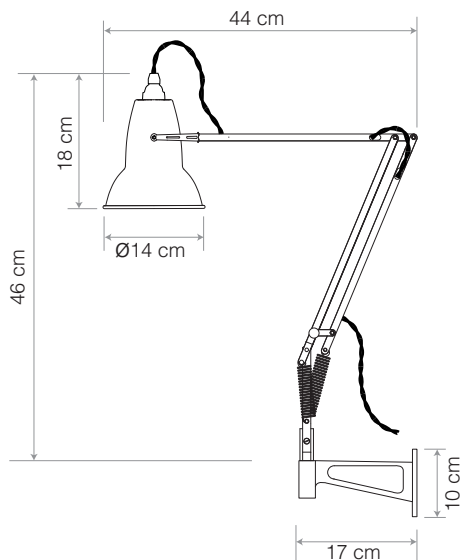

Original 1227™ Lamp with Wall Bracket

Original 1227™ Collection | Technical Sheet

ANGLEPOISE®
Abandon Darkness.

Launched In 2012 | Designed by George Carwardine

Max Horizontal Reach 87.5 cm
Max Vertical Reach 87 cm

Materials

- Gloss paint finish
- Aluminium Shade and arms
- Chrome plated fittings
- Cast iron wall bracket
- Fabric cable
- IP20 rating

Dimensions

- Shade diameter: \varnothing 14cm
- Shade height: 18cm
- Max reach: 87.5cm (from wall to shade)
- Wall bracket (h x w x d): 10cm x 5.5cm x 17cm
- Cable length: 200cm
- Lamp Packaging (L x W x H): 35cm x 21.5cm x 52.5cm
- Lamp Packaged Weight: 5.6kg
- Bracket Packaging (L x W x H): 19cm x 10.5cm x 6cm
- Bracket Packaged Weight: 0.96kg

Electrical

- Voltage: 220/240V, 50/60Hz
- Class II - Double insulated
- Note: Bulb weight critical for balance. Approximate bulb weight 25-60g
- Inline cable switch (30cm from product)
- Plug: 3-pin UK plug to BS 1363
- E27 lamp holder
- Maximum permitted bulb: 10W MAX E27
- Supplied with compatible 5.5W LED E27 bulb
 - Luminous Intensity: 600lm
 - Life: 15,000 Hours
 - Non-dimmable
 - Colour Temperature: 2700K
 - CRI (Ra): 80