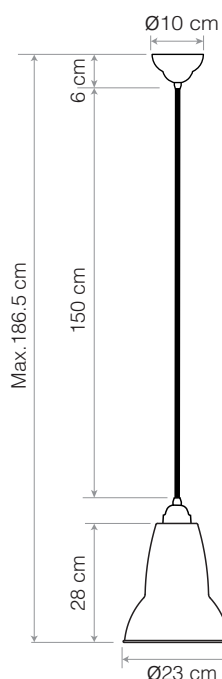

Original 1227™

Midi Pendant

ANGLEPOISE®

Original 1227™ Collection | Technical Sheet

Launched In 2016 | Designed by George Carwardine

Product

Midi Pendant - Jet Black
Midi Pendant - Linen White
Midi Pendant - Dove Grey

Description

If the standard pendant is just a bit too small and the Maxi pendant a little over imposing for the space, then the Midi pendant will be just right. Use singly or as part of a series to create a striking visual feature.

Materials

- Gloss paint finish
- Steel Shade and ceiling rose
- Colour-matched ceiling rose
- Chrome plated fittings
- Fabric cable
- IP20 rating

Dimensions

- Shade diameter: $\varnothing 23\text{cm}$
- Shade height: 25.5cm
- Ceiling rose diameter: $\varnothing 10\text{cm}$
- Cable length: 150cm
- Pendant Packaging (L x W x H): 26cm x 26cm x 27cm
- Pendant Packaged Weight: 1.4kg

Electrical

- Voltage: 220/240V, 50/60Hz
- Class II - Double Insulated
- E27 lamp holder
- Maximum permitted bulb: 20W CFL / 15W LED E27
- Bulb not included

Bulb not included