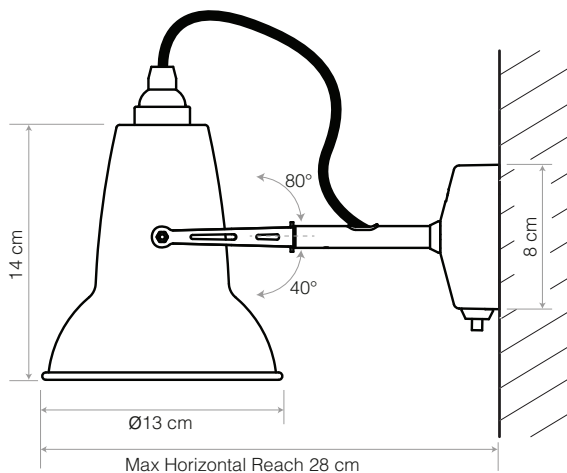

This compact, directional wall light is easy to mount, easy to use (the die-cast aluminium sconce has an integrated switch) and with its glossy white bone china shade that turns translucent when the light is on, it looks beautiful too.

Materials

- Gloss paint finish
- Bone china shade
- Grey fabric braided cable
- Chrome plated fittings
- Die-cast aluminium wall plate
- IP20 rating

Dimensions

- Shade diameter: $\varnothing 13\text{cm}$
- Shade height: 14cm
- Max reach: 28cm (from wall to shade)
- Wall plate: 8 x 8cm
- Light Packaging (L x W x H): 27cm x 23.5cm x 16.5cm
- Light Packaged Weight: 0.95kg

Electrical

- Voltage: 220/240V, 50/60Hz
- Class II - Double insulated
- E14 lamp holder
- Maximum permitted bulb: 15W CFL / 6W LED E14
- Push switch on wall plate
- Light can be wired to an external light switch
- Bulb not included