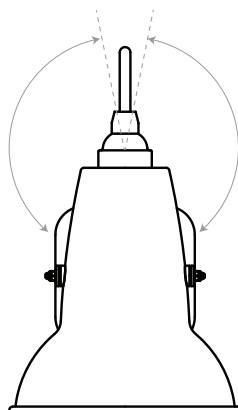

Shade Rotational Movement