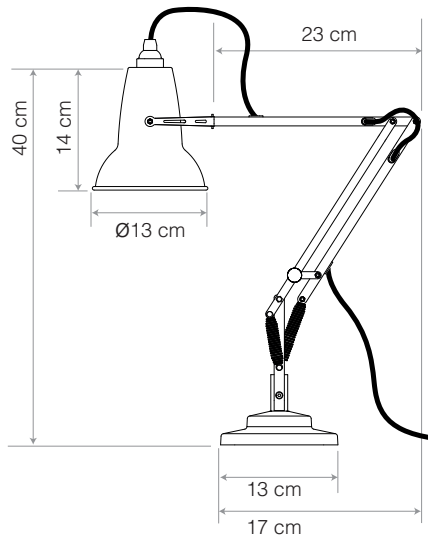

# Original 1227™ Mini Desk Lamp

ANGLEPOISE®

Original 1227™ Mini Collection | Technical Sheet

Launched In 2015 | Designed by George Carwardine

Max Horizontal Reach 56 cm  
Max Vertical Reach 70 cm

## Description

It may be two thirds the size of our much-loved Original 1227™, but our Original 1227™ Mini desk lamp is a smaller version of this iconic 1930s design, featuring Anglepoise unique constant tension spring mechanism, traditional stepped base, chrome fittings and signature shade.

## Dimensions

- Shade diameter:  $\varnothing$ 13cm
- Shade height: 14cm
- Max reach: 56cm (from base to shade)
- Base size: 13 x 13cm
- Cable length: 180cm
- Lamp Packaging (L x W x H): 28cm x 19cm x 46.5cm
- Lamp Packaged Weight: 3.3kg

## Electrical

- Voltage: 220/240V, 50/60Hz
- Class II - Double insulated
- Note: Bulb weight critical for balance. Approximate bulb weight 25-45g
- Inline cable switch (30cm from product)
- Plug: 3-pin UK plug to BS 1363
- E14 lamp holder
- Maximum permitted bulb: 15W CFL / 6W LED E14
- Supplied with 6W LED E14 bulb:
  - Luminous Intensity: 470lm
  - Life: 15,000 Hours
  - Non-dimmable
  - Colour Temperature: 2700K
  - CRI (Ra): 80