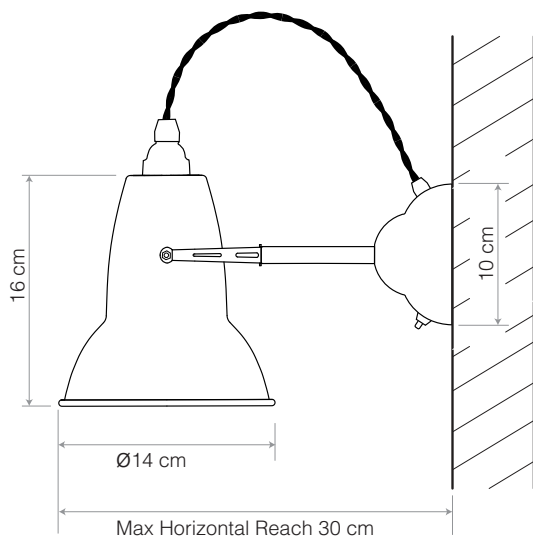

Electrical

- Voltage: 220/240V, 50/60Hz
- Class II - Double Insulated
- E27 lamp holder
- Maximum permitted bulb: 20W CFL / 10W LED E27
- Push switch on wall plate
- Light can be wired to an external light switch
- Bulb not included