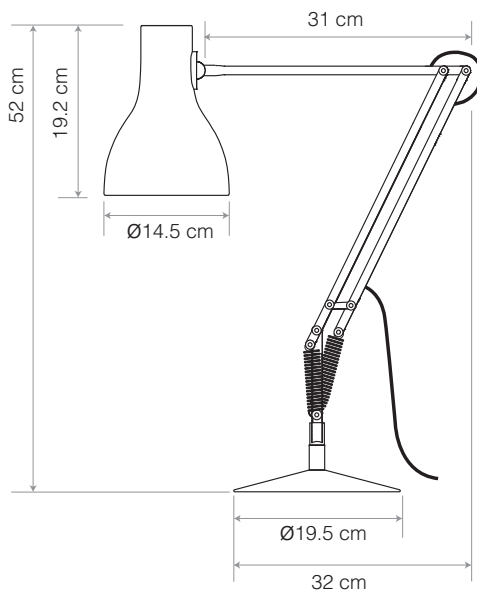

Type 75™ Desk Lamp

Type 75™ Collection | Technical Sheet

ANGLEPOISE®
Abandon Darkness.

Launched In 2004 | Designed by Sir Kenneth Grange

Max Horizontal Reach 71 cm
Max Vertical Reach 90 cm

Product

Desk Lamp - Jet Black
Desk Lamp - Alpine White
Desk Lamp - Slate Grey
Desk Lamp - Silver Lustre

Materials

- Matt paint or brushed aluminium finish
- Aluminium shade
- Aluminium arms
- Chrome plated fittings
- Cast iron base with aluminium cover
- IP20 rating

Dimensions

- Shade diameter: \varnothing 14.5cm
- Shade height: 19.2cm
- Max reach: 71cm (from base to shade)
- Base diameter: \varnothing 19.5cm
- Cable length: 250cm
- Lamp Packaging (L x W x H): 32cm x 18cm x 44cm
- Lamp Packaged Weight: 4.5kg

Electrical

- Voltage 220/240V, 50/60Hz
- Class II - Double insulated
- Note: Bulb weight critical for balance. Approximate bulb weight 25-45g
- Integrated shade switch
- Plug: 3-pin UK plug to BS 1363
- E27 lamp holder
- Maximum permitted bulb: 10W MAX E27
- Supplied with compatible 5.5W LED E27 bulb
 - Luminous Intensity: 600lm
 - Life: 15,000 Hours
 - Non-dimmable
 - Colour Temperature: 2700K
 - CRI (Ra): 80