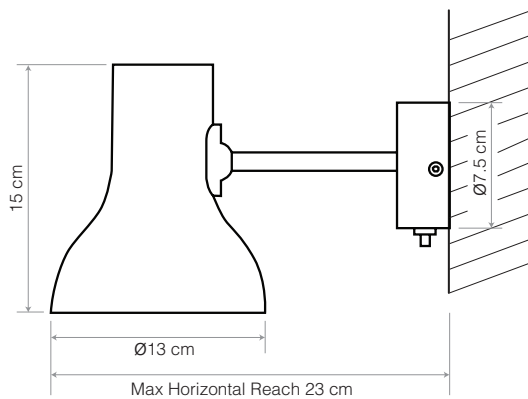

Type 75™ Mini Wall Light

ANGLEPOISE®

Type 75™ Mini Collection | Technical Sheet

Launched In 2011 | Designed by Sir Kenneth Grange

Product

Wall Light - Alpine White
Wall Light - Jet Black
Wall Light - Slate Grey

Description

The compact form of the Type 75™ Mini ensures that this stylish little light will blend into and enhance any interior space. Mount to the wall or ceiling, then simply adjust the shade to focus the light just where you need it.

Materials

- Matt paint finish
- Aluminium shade and arm
- Aluminium wall plate
- IP20 rating

Dimensions

- Shade diameter: $\varnothing$ 13cm
- Shade height: 15cm
- Max reach: 23cm (from wall to shade)
- Wall plate diameter: $\varnothing$ 7.5cm
- Light Packaging (L x W x H): 18cm x 15cm x 26cm
- Light Packaged Weight: 0.55kg

Electrical

- Voltage: 220/240V, 50/60Hz
- Class II - Double insulated
- E27 lamp holder
- Maximum permitted bulb: 20W CFL / 10W LED E27
- Push switch on wall plate
- Light can be wired to an external light switch

Bulb not
included