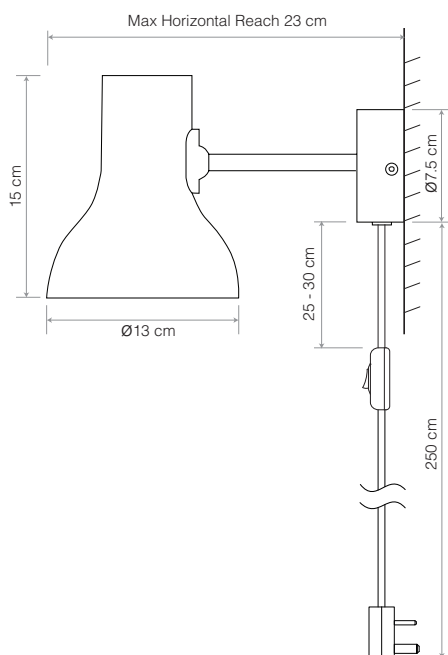

Description

The compact form of the Type 75™ Mini ensures that this stylish little light will blend into and enhance any interior space. Mount to the wall, then simply adjust the shade to focus the light just where you need it.

Materials

- Matt paint finish
- Aluminium shade and arm
- Aluminium wall plate
- IP20 rating

Dimensions

- Shade diameter: \varnothing 13cm
- Shade height: 15cm
- Max reach: 23cm (from wall to shade)
- Wall plate diameter: \varnothing 7.5cm
- Light Packaging (L x W x H): 18cm x 15cm x 26cm
- Light Packaged Weight: 0.55kg

Electrical

- Voltage: 220/240V, 50/60Hz
- Class II - Double insulated
- Inline cable switch (25-30cm from product)
- 250cm cable
- Plug: 3-pin UK plug to BS 1363
- E27 lamp holder
- Maximum permitted bulb: 20W CFL / 10W LED E27
- Bulb not included