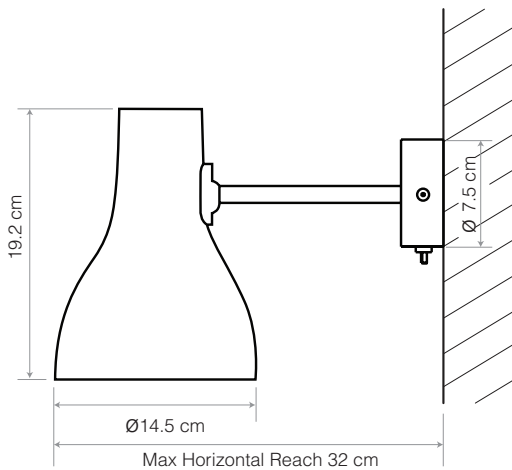

Type 75™ Wall Light

Type 75™ Collection | Technical Sheet

ANGLEPOISE®
Abandon Darkness.

Launched In 2004 | Designed by Sir Kenneth Grange

Product

Wall Light - Jet Black
Wall Light - Alpine White
Wall Light - Silver Lustre

Description

The timeless design of the Type 75™, will blend seamlessly into any interior space. Mount to the wall or ceiling, then simply adjust the shade to focus the light just where you need it.

Materials

- Matt paint or brushed aluminium finish
- Aluminium shade
- Aluminium wall plate
- Aluminium arm
- IP20 rating

Dimensions

- Shade diameter: $\varnothing$ 14.5cm
- Shade height: 19.2cm
- Max reach: 32cm (from wall to shade)
- Wall plate diameter: $\varnothing$ 7.5cm
- Light Packaging (L x W x H): 21cm x 16cm x 29cm
- Light Packaged Weight: 0.62kg

Electrical

- Voltage: 220/240V, 50/60Hz
- Class II - Double insulated
- E27 lamp holder
- Maximum permitted bulb: 20W CFL / 10W LED E27
- Push switch on wall plate
- Light can be wired to an external light switch
- Bulb not included

Bulb not
included