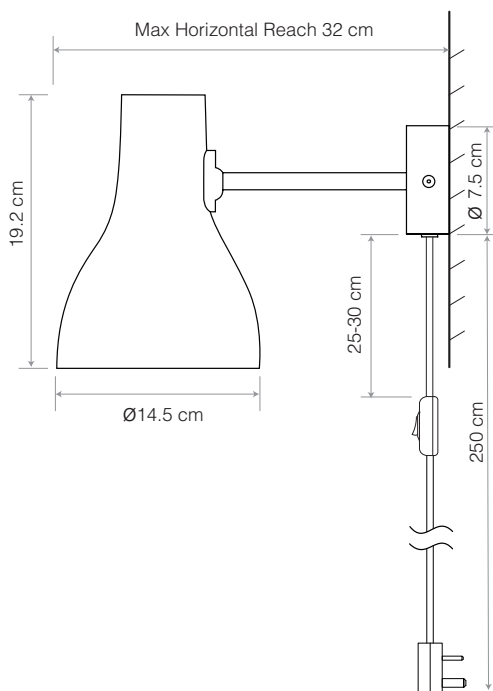

Type 75™ Wall Light

Type 75™ Collection | Technical Sheet

ANGLEPOISE®
Abandon Darkness.

Launched In 2004 | Designed by Sir Kenneth Grange

Product

Wall Light - Jet Black - with Cable / Switch / Plug
Wall Light - Alpine White - with Cable / Switch / Plug

Description

The timeless design of the Type 75™, will blend seamlessly into any interior space. Mount to the wall, then simply adjust the shade to focus the light just where you need it.

Materials

- Matt paint or brushed aluminium finish
- Aluminium shade
- Aluminium wall plate
- Aluminium arm
- IP20 rating

Dimensions

- Shade diameter: $\varnothing$ 14.5cm
- Shade height: 19.2cm
- Max reach: 32cm (from wall to shade)
- Wall plate diameter: $\varnothing$ 7.5cm
- Light Packaging (L x W x H): 21cm x 16cm x 29cm
- Light Packaged Weight: 0.62kg

Electrical

- Voltage: 220/240V, 50/60Hz
- Class II - Double insulated
- Inline cable switch (25-30cm from product)
- 250cm cable
- Plug: 3-pin UK plug to BS 1363
- E27 lamp holder
- Maximum permitted bulb: 20W CFL / 10W LED E27
- Bulb not included

Bulb not
included