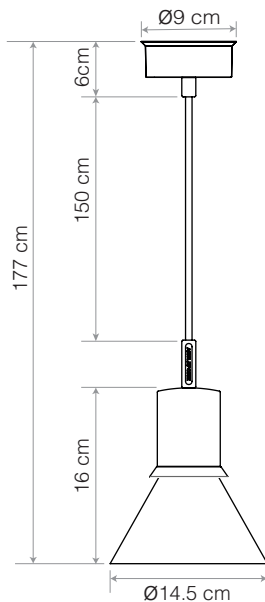

Type 80™ Pendant

ANGLEPOISE®

Type 80™ Collection | Technical Sheet

Launched In 2019 | Designed by Sir Kenneth Grange

Product

Pendant - Grey Mist
Pendant - Matte Black
Pendant - Pistachio Green
Pendant - Rose Pink

Description

Distinguished by a striking, graphic profile, Type 80's design is further enhanced by an attractive 'halo' light-escape feature in the shade. Every detail has been carefully considered and precision engineered to deliver streamlined style, ease of use and consistency across the collection.

Materials

- Matt paint and Anodised Aluminium finish
- Aluminium shade
- Anodised machined Collars
- Aluminium and Steel Ceiling Rose
- IP20 rating

Dimensions

- Shade Diameter: $\varnothing$ 14.5cm
- Shade Height: 16cm
- Ceiling rose diameter: $\varnothing$ 9cm
- Cable length: 150cm
- Lamp Packaging (L x W x H): 18cm x 18cm x 31cm
- Lamp Packaged Weight: 0.85kg

Electrical

- Voltage 220/240V, 50/60Hz
- Class II - Double Insulated
- E27 lamp holder
- Maximum permitted bulb: 10W LED
- Supplied with a compatible 6W LED E27 bulb
  - Luminous Intensity: 600lm
  - Life: 15,000 Hours
  - Non-dimmable
  - Colour Temperature: 2700K
  - CRI (Ra): 80

Bulb
included