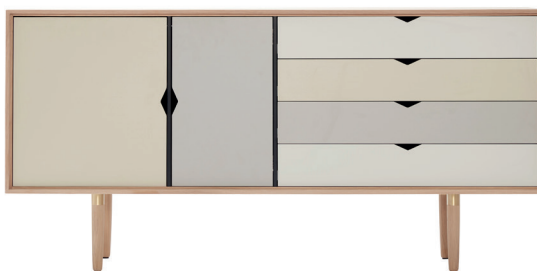

S6 SIDEBOARD

Design: byKATO

S6 SIDEBOARD

Design: byKATO

ANDERSEN
DESIGN SINCE 1916

2 / 3

S6 - ELEGANT STORAGE WITH CRAFTMANSHIP DETAILS

S6 is a beautiful and practical storage solution that is suitable in the office, meeting room or the open common room.

The functional piece of furniture has both drawers and doors and can therefore be used to store everything from your tableware for your meetings or folders. The sideboard is made of solid wood. A piece of furniture that has its foundation in solid and classic craftsmanship.

Both doors and drawers have soft-close, so they don't make any unnecessary noise in the open offices or in the meeting room.

PRODUCT HIGHLIGHTS

- Quality furniture with visible taps and other craftsmanship details
- Soft-close on all doors and drawers
- Beautiful storage to the office or meeting room
- Available in several different wood, colours and combinations on the doors

S6 SIDEBOARD

ANDERSEN

DESIGN SINCE 1916

Design: by KATO

3 / 3

DIMENSIONS

S6

Width	Depth	Height
163 cm	43 cm	80 cm