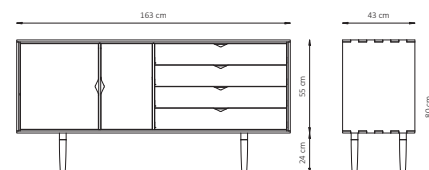

S6 SIDEBOARD

ANDERSEN

DESIGN SINCE 1916

Design: by KATO

3 / 3

DIMENSIONS

S6

Width	Depth	Height
163 cm	43 cm	80 cm