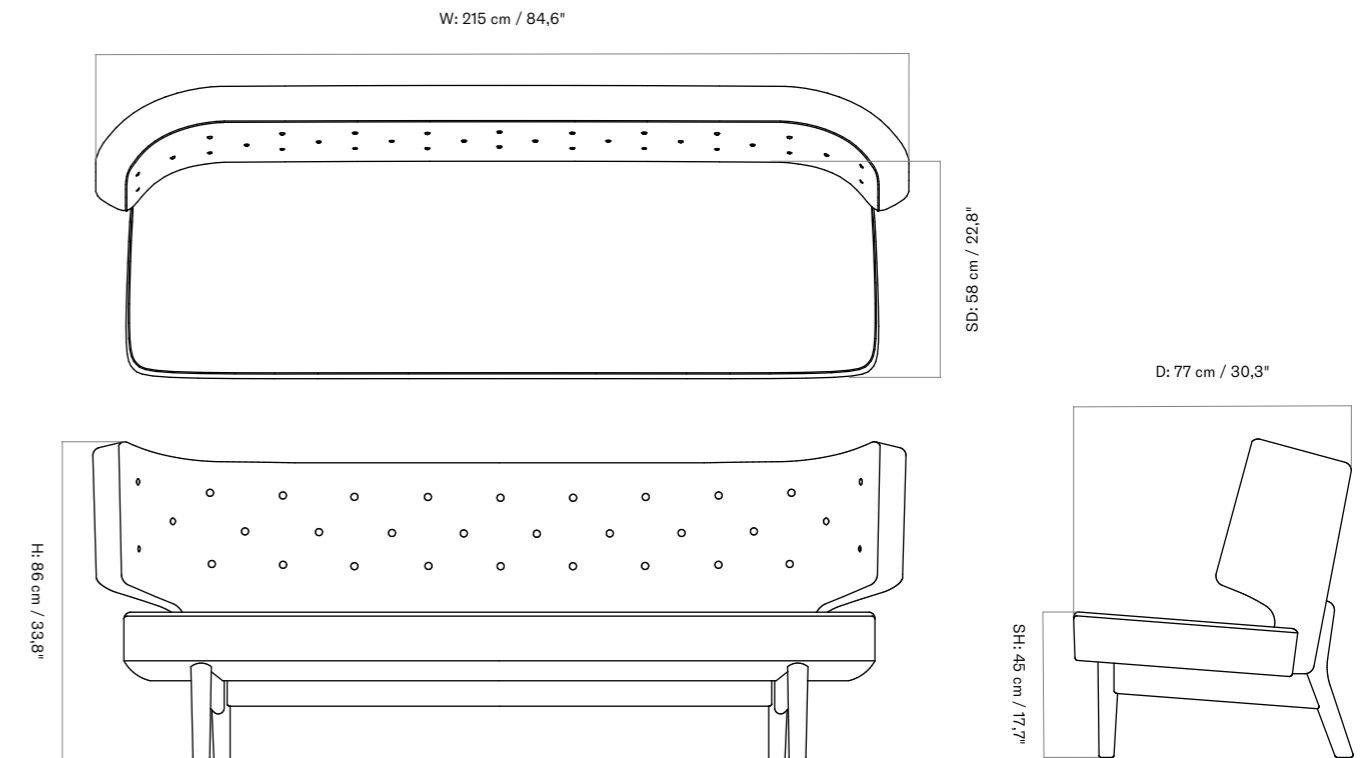

TECHNICAL SPECIFICATIONS

PRODUCT TYPE
Sofa

COLLI
1

ENVIRONMENT
Indoor

DIMENSIONS
H: 86 cm / 33,8"
SH: 45 cm / 17,7"
SD: 58 cm / 22,8"
W: 215 cm / 84,6"
D: 77 cm / 30,3"

PRODUCTION PROCESS
The CNC carved wooden parts are polished and oiled by hand to obtain a silk smooth surface. The inner plywood components are made with a surface of foam, ready for the final upholstery, to obtain a soft seating.

COLOUR

Seat
Dependent upon selected upholstery

Base
Natural oiled oak
Oiled walnut

MATERIALS
Oak or walnut, plastic, steel, solid beech, plywood, foam, felt, quilt foam, pocket springs, rubber.

WEIGHT
45 kg / 99,2 lb

TEST
N / A

CERTIFICATIONS
TSCA title IV compliant
Crafted from FSC certified wood

PACKAGING TYPE
Brown box

PACKAGING MEASUREMENTS
(H x W x D)
96 cm x 279 cm x 96 cm / 38" x 110" x 38"

MATERIALS & MAINTENANCE
Please visit audocph.com for materials, care and maintenance instructions.

TECHNICAL SPECIFICATIONS

PRODUCT TYPE
Sofa

COLLI
1

ENVIRONMENT
Indoor

DIMENSIONS
H: 86 cm / 33,8"
SH: 45 cm / 17,7"
SD: 58 cm / 22,8"
W: 258 cm / 101,5"
D: 77 cm / 30,3"

PRODUCTION PROCESS
The CNC carved wooden parts are polished and oiled by hand to obtain a silk smooth surface. The inner plywood components are made with a surface of foam, ready for the final upholstery, to obtain a soft seating.