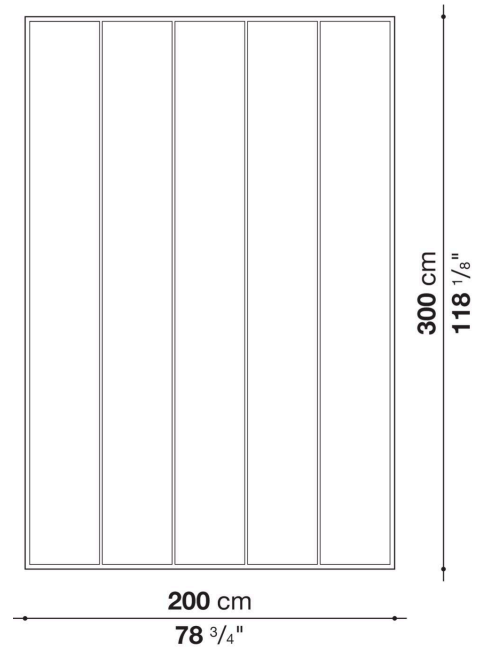

Technical information

Material

100% Mohair wool

Technical drawings

TPT1

TPT2

TPT3

TPT4