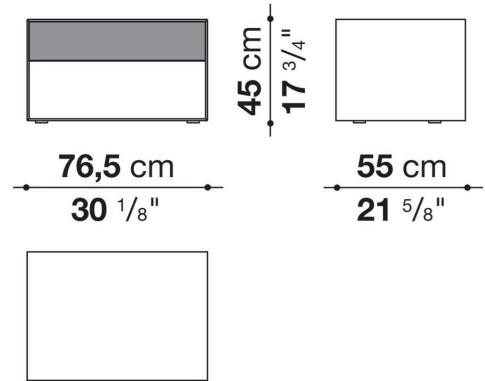

Technical information

Frame and drawer front

MDF wood fibre panels

Internal drawer

melamine faced wood particles panel

Drawer runners

TIP-ON fully extractible

Technical drawings

CD52B

CD77

CD90SX

CD90DX

CD120

CD52A

133 cm
52 ³/₈''

55 cm
21 ⁵/₈''

51,5 cm
20 ¹/₄''

CD92

CD122

CD150