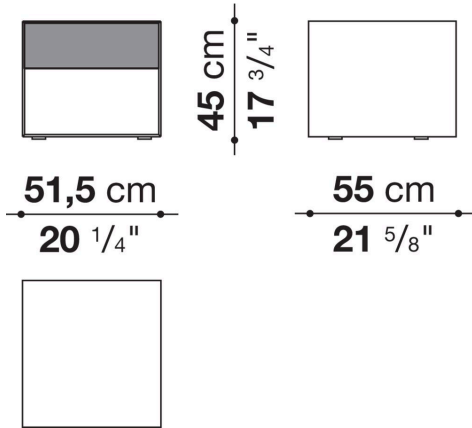

Technical information

Frame and drawer front

MDF wood fibre panels

Internal drawer

melamine faced wood particles panel

Drawer runners

TIP-ON fully extractible

Technical drawings

CD52B

CD77

CD90SX

CD90DX

CD120

CD52A

133 cm
52 ³/₈''

55 cm
21 ⁵/₈''

51,5 cm
20 ¹/₄''

CD92

CD122

CD150