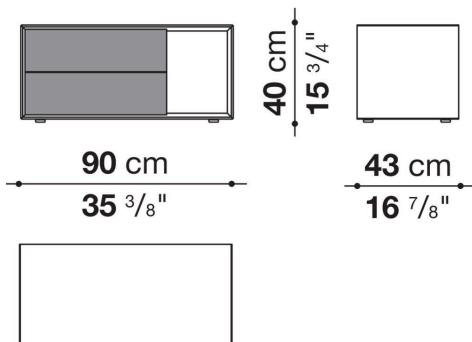

Technical information

Frame and drawer front

MDF wood fibre panels

Internal drawer

melamine faced wood particles panel

Drawer runners

TIP-ON fully extractible

Technical drawings

CD52B

CD77

CD90SX

CD90DX

CD120

CD52A

133 cm
52 ³/₈''

55 cm
21 ⁵/₈''

51,5 cm
20 ¹/₄''

CD92

CD122

CD150