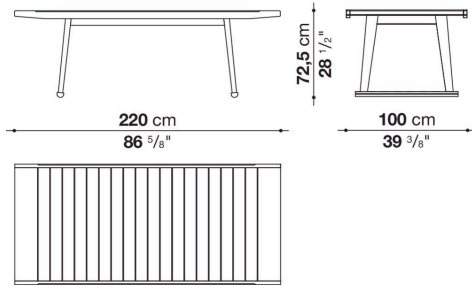

Technical drawings

TGO220