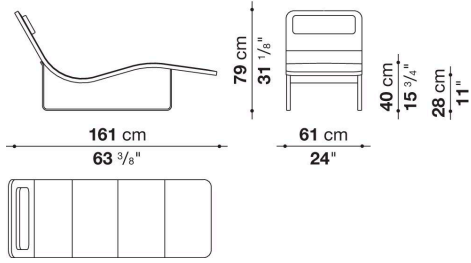

Technical drawings

LS5