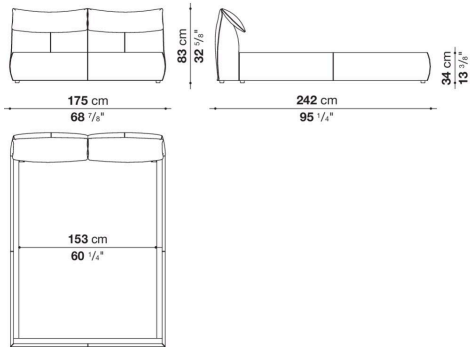

Technical information

Bed sides

multi-layered wood panel, shaped polyurethane, polyester fibre cover

Headboard

tubular steel and steel profiles, flexible cold shaped polyurethane foam, polyester fibre cover

Feet

plastic material

Cover

fabric or leather

Technical drawings

LBL153

LBL160

LBL180