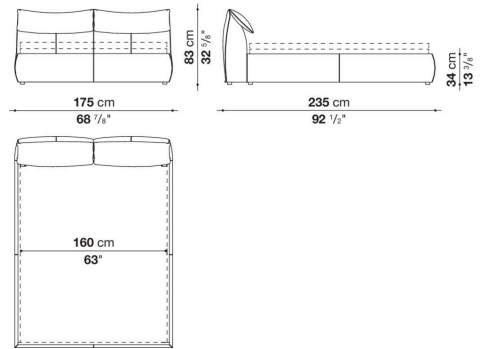

Technical information

Bed sides

multi-layered wood panel, shaped polyurethane, polyester fibre cover

Headboard

tubular steel and steel profiles, flexible cold shaped polyurethane foam, polyester fibre cover

Feet

plastic material

Cover

fabric or leather

Technical drawings

LBL153

LBL160

LBL180