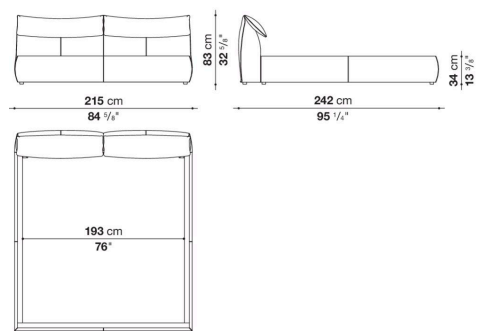

Technical drawings

LBL193