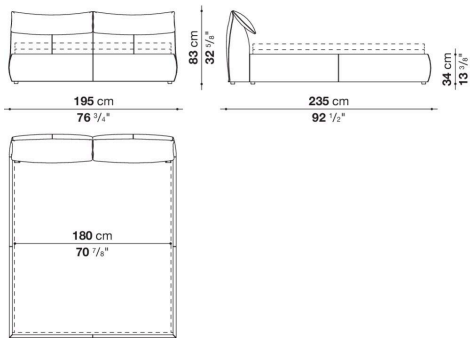

Technical information

Bed sides

multi-layered wood panel, shaped polyurethane, polyester fibre cover

Headboard

tubular steel and steel profiles, flexible cold shaped polyurethane foam, polyester fibre cover

Feet

plastic material

Cover

fabric or leather

Technical drawings

LBL153

LBL160

LBL180