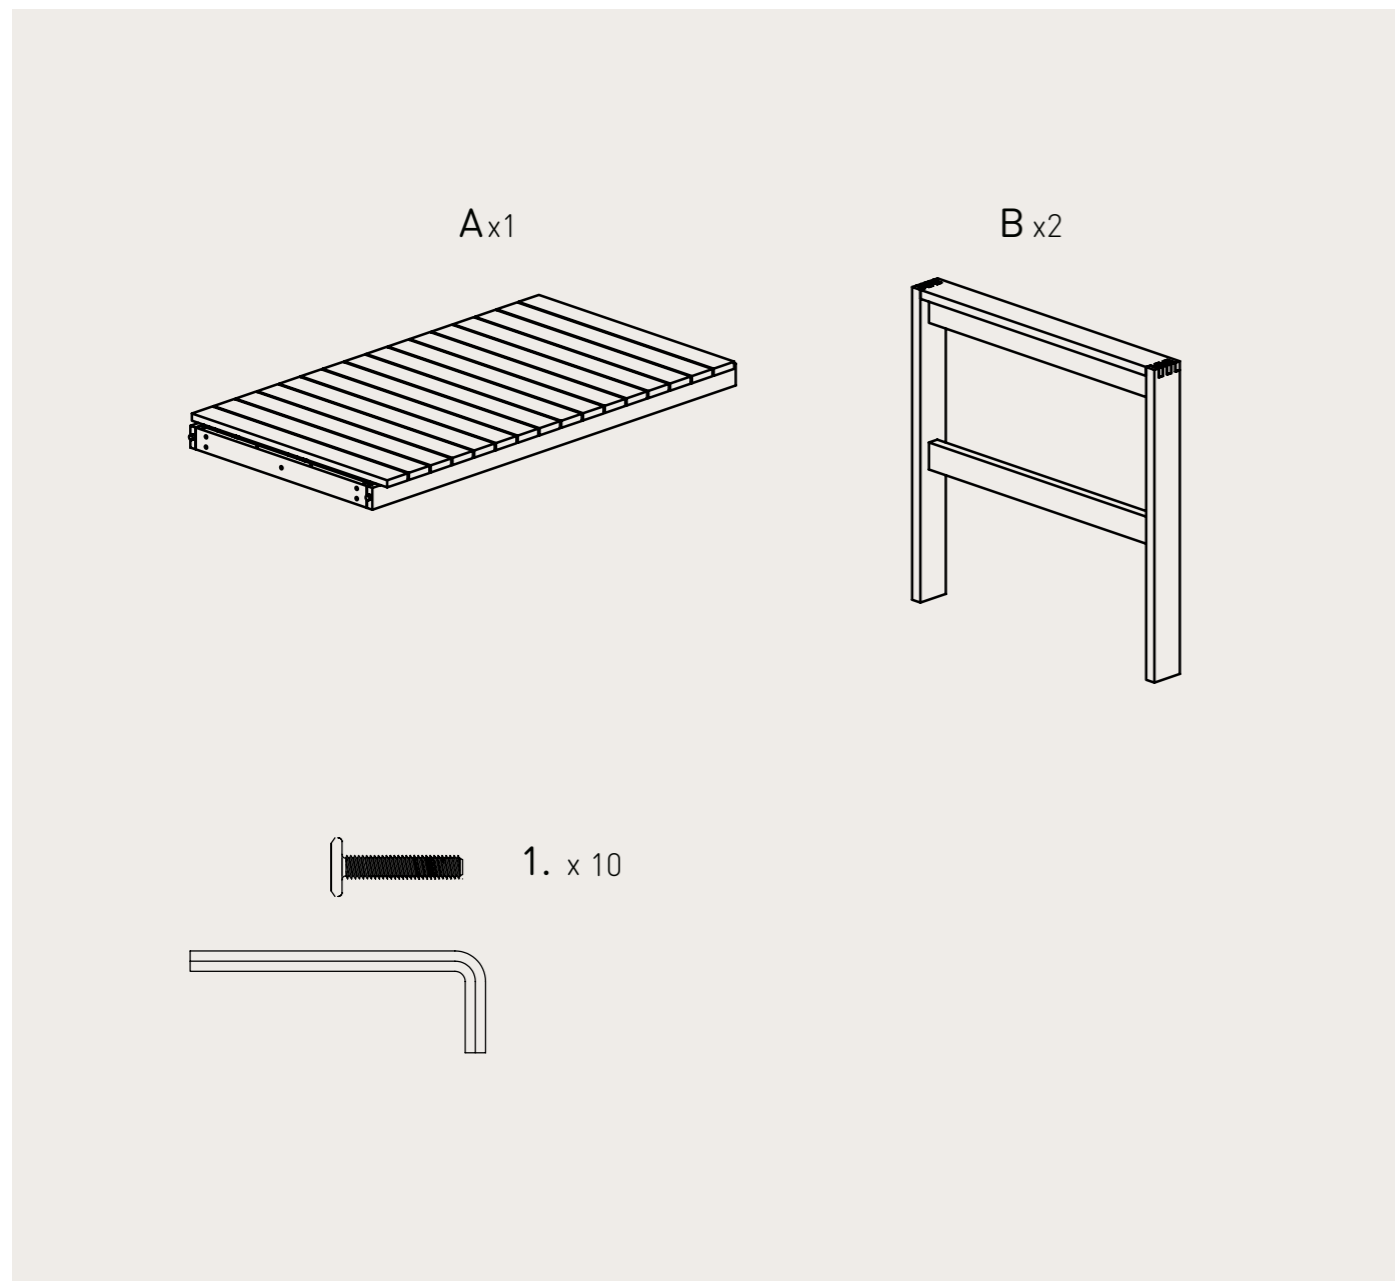

BODIL KJÆR
INDOOR/OUTDOOR BK15
ASSEMBLING INSTRUCTIONS

CARL HANSEN & SØN
PASSIONATE CRAFTSMANSHIP

BODIL KJÆR
INDOOR-OUTDOOR
BK15

1.

2.

CARL HANSEN & SØN
PASSIONATE CRAFTSMANSHIP