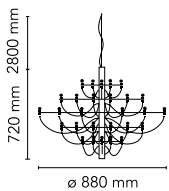

## 2097/30 (frosted bulbs)

by Gino Sarfatti , 1958

Suspension lamp providing diffused light. Steel central structure with brass arms, both available either chromium-plated or golded. Steel ceiling fitting and rose.

<b>Mounting</b>	Pendant
<b>Environment</b>	Indoor
<b>Weight</b>	5.1 Kg
<b>Light sources available</b>	1 x RF28987 LED 2,7W E14 150lm 2700K [i] frosted kit 32 pz 1 x LED 2,7W E14 150lm 2700K [e] cod. RF25316 Dimmable (SINGLE PACK)
<b>Emergency</b>	Without
<b>Voltage</b>	220-250V
<b>Power</b>	30x MAX15
<b>Battery</b>	No
<b>Supply included</b>	Yes
<b>Cord Length</b>	2800 mm
<b>Materials</b>	Steel
<b>Colors</b>	<ul style="list-style-type: none"> <li><span style="display: inline-block; width: 10px; height: 10px; background-color: black; border-radius: 50%; margin-right: 5px;"></span> A1401031 - Matt Black</li> <li><span style="display: inline-block; width: 10px; height: 10px; background-color: silver; border-radius: 50%; margin-right: 5px;"></span> A1401057 - Chrome</li> <li><span style="display: inline-block; width: 10px; height: 10px; background-color: gold; border-radius: 50%; margin-right: 5px;"></span> A1401059 - Brass</li> </ul>