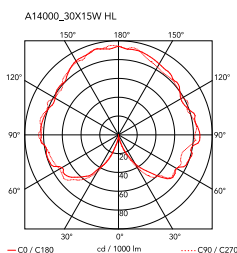

## 2097/30 (frosted bulbs)

by Gino Sarfatti , 1958

Suspension lamp providing diffused light. Steel central structure with brass arms, both available either chromium-plated or golded. Steel ceiling fitting and rose.