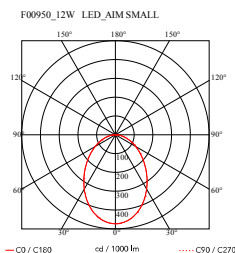

Mounting	Pendant
Environment	Indoor
Weight	1.9 (x1 AIM SMALL) Kg
Light sources available	1 x Multichip LED 12W 725lm 2700K CRI90 [i]
Emergency	Without
Voltage	220-240V
Power	12W
Battery	No
Supply included	Yes

Cord Length	9000/3000 mm
Materials	Aluminum, Polycarbonate

Colors	 F0095023 - Blue steel anodized F0095039 - Ivy anodized F0095054 - Light silver anodized F0095009 - White F0095030 - Black