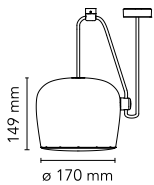

## Aim Small

by Ronan & Erwan Bouroullec , 2014

Suspended light fitting. Body in varnished aluminium sheet, shade in photo-etched optical polycarbonate. Internal reflector in photo-etched PC. Directionable body. Powered directly from mains. The LED can be dimmed with a «Triac for Led» dimmer approved by Flos. Flos does not respond in case of wrong electrical connection system installations. The cable has a useful length of 9 metres and thus the lamp can be suspended 3 metres from the ceiling. Multiple rose with capacity to connect up to 5 Aim Small also available.

<b>Mounting</b>	Pendant
<b>Environment</b>	Indoor
<b>Weight</b>	1.9 (x1 AIM SMALL) Kg
<b>Light sources available</b>	1 x Multichip LED 12W 725lm 2700K CRI90 [i]
<b>Emergency</b>	Without
<b>Voltage</b>	220-240V
<b>Power</b>	12W
<b>Battery</b>	No
<b>Supply included</b>	Yes

<b>Cord Length</b>	9000/3000 mm
<b>Materials</b>	Aluminum, Polycarbonate

<b>Colors</b>	<ul style="list-style-type: none"> <li><span style="display: inline-block; width: 10px; height: 10px; background-color: #4a7ebb; border-radius: 50%; margin-right: 5px;"></span> F0095023 - Blue steel anodized</li> <li><span style="display: inline-block; width: 10px; height: 10px; background-color: #4caf50; border-radius: 50%; margin-right: 5px;"></span> F0095039 - Ivy anodized</li> <li><span style="display: inline-block; width: 10px; height: 10px; background-color: #bdbdbd; border-radius: 50%; margin-right: 5px;"></span> F0095054 - Light silver anodized</li> <li><span style="display: inline-block; width: 10px; height: 10px; background-color: #e0e0e0; border-radius: 50%; margin-right: 5px;"></span> F0095009 - White</li> <li><span style="display: inline-block; width: 10px; height: 10px; background-color: #212121; border-radius: 50%; margin-right: 5px;"></span> F0095030 - Black</li> </ul>
---------------	---