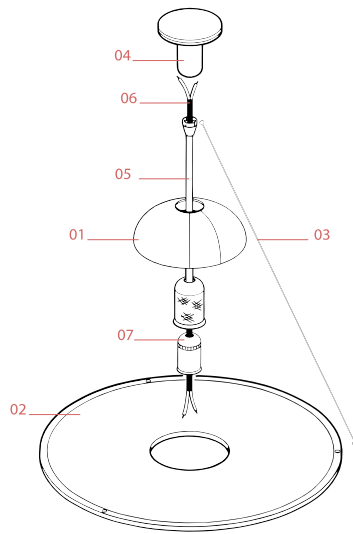

FLOS

F2500000 Chrome

Frisbi

Designed by Achille Castiglioni, 1978

Halogen - 105W

Suspension lamp providing direct, diffused and reflected light. Opaline polymethylmethacrylate (PMMA) injection-molded diffuser plate suspended by three fine steel cables. Polished, nickel-plated, and zapon-varnished stamped sheet metal reflector painted gloss-white inside. Black painted, injection-molded ABS ceiling fitting and rose.

Colour	Chrome
Cord length (mm)	2700
Net weight (kg)	2.65
Package height (cm)	170
Package width (cm)	655
Package length (cm)	655
Package volume (m3)	0.07
IP internal	20

Download

[Mounting instructions](#)  PDF

Beam Angle: 20°

h(m)	E(lx)	D(m)
1	1929	0.36
2	482	0.72
3	214	1.08
4	121	1.44
5	77	1.80

Luminous flux Luminaire
858 lm

Photometric

Lighting type	Direct
Light distribution	Roto symmetric

Electrical

Insulation class	II
Frequency (Hz)	50/60
Main voltage (Vac)	220-250
LED voltage Vf (Vdc)	null
Dimmable	Yes
Dimming interface	Remote Dimmable (Dimmer Not Included)
Batteries inside	No
Charging min time	No

Bulbs

NOT INCLUDED

RF31458

LED Reflector Frosted Lamp E27

13W 2700K R80 Dimmable

Spare Parts

- | | | |
|-----|-----------------------------------|-----------|
| 01. | Reflector | RF00862 |
| 02. | Plexiglass diffuser | RF05806 |
| 03. | Frisbi steel wires (3 pieces) | RF06823 |
| 04. | Complete ceiling rose assembly | RF2500100 |
| 05. | Grid support with stem | RF01439 |
| 06. | 2x1 2.7 mt black electrical cable | RF29648 |
| 07. | New version lamp holder | RF2500200 |