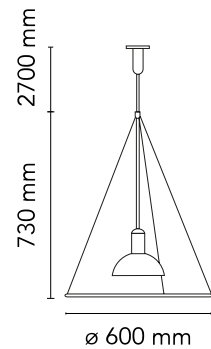

FLOS

F2500000 Chrome

Frisbi

Designed by Achille Castiglioni, 1978

Halogen - 105W

Suspension lamp providing direct, diffused and reflected light. Opaline polymethylmethacrylate (PMMA) injection-molded diffuser plate suspended by three fine steel cables. Polished, nickel-plated, and zapon-varnished stamped sheet metal reflector painted gloss-white inside. Black painted, injection-molded ABS ceiling fitting and rose.

Main specifications

EAN	8059607016206
Mounting	Suspension
Environments	Indoor dry location
Light Source Type	Bulb
Lamp category	Halogen
Lamp holders	E27
Ilcos	HSGSR
Number of heads	1
Power (W)	105

Physical

Colour	Chrome
Cord length (mm)	2700
Net weight (kg)	2.65
Package height (cm)	170
Package width (cm)	655
Package length (cm)	655
Package volume (m3)	0.07
IP internal	20

Download

[Mounting instructions](#)  PDF

Beam Angle: 20°

h(m)	E(lx)	D(m)
1	1929	0.36
2	482	0.72
3	214	1.08
4	121	1.44
5	77	1.80

Luminous flux Luminaire
858 lm

Photometric

Lighting type	Direct
Light distribution	Roto symmetric

Electrical

Insulation class	II
Frequency (Hz)	50/60
Main voltage (Vac)	220-250
LED voltage Vf (Vdc)	null
Dimmable	Yes
Dimming interface	Remote Dimmable (Dimmer Not Included)
Batteries inside	No
Charging min time	No