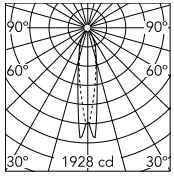

Colour	Chrome
Cord length (mm)	2700
Net weight (kg)	2.65
Package height (cm)	170
Package width (cm)	655
Package length (cm)	655
Package volume (m3)	0.07
IP internal	20

Download

[Mounting instructions](#)  PDF

Beam Angle: 20°

h(m)	E(lx)	D(m)
1	1929	0.36
2	482	0.72
3	214	1.08
4	121	1.44
5	77	1.80

Luminous flux Luminaire
858 lm

Photometric

Lighting type	Direct
Light distribution	Roto symmetric

Electrical

Insulation class	II
Frequency (Hz)	50/60
Main voltage (Vac)	220-250
LED voltage Vf (Vdc)	null
Dimmable	Yes
Dimming interface	Remote Dimmable (Dimmer Not Included)
Batteries inside	No
Charging min time	No