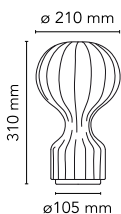

## Gatto Piccolo

by Achille & Pier Giacomo Castiglioni , 1960

Table lamp providing diffused light. White powder coated internal steel structure sprayed with a unique "cocoon" resin to create the diffuser which is then protected by a transparent sprayed on finish. On the cable there is the electronic dimmer which allows the regulation of light brightness.

<b>Mounting</b>	Table
<b>Environment</b>	Indoor
<b>Weight</b>	0.9 Kg
<b>Light sources available</b>	1 x RF26261 LED 10W E14 800lm 2700K [e] Dimmable 1 x RF26260 LED 10W E14 900lm 3000K [e] Dimmable 1 x RF30264 LED 8W E14 700lm 3000K [e] Dimmable 1 x RF30263 LED 8W E14 900lm 2700K [e] Dimmable
<b>Emergency Switching</b>	Without
<b>Dimmer</b>	Included
<b>Voltage</b>	220-240V
<b>Power</b>	MAX 60W
<b>Battery</b>	No
<b>Supply included</b>	Yes
<b>Cord Length</b>	1800 mm
<b>Materials</b>	Cocoon resin, Steel
<b>Colors</b>	● F2701009 - Cocoon