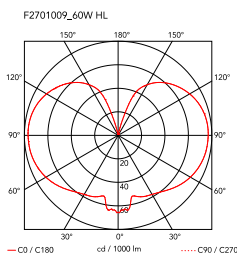

<b>Mounting</b>	Table
<b>Environment</b>	Indoor
<b>Weight</b>	0.9 Kg
<b>Light sources available</b>	1 x RF26261 LED 10W E14 800lm 2700K [e] Dimmable 1 x RF26260 LED 10W E14 900lm 3000K [e] Dimmable 1 x RF30264 LED 8W E14 700lm 3000K [e] Dimmable 1 x RF30263 LED 8W E14 900lm 2700K [e] Dimmable
<b>Emergency Switching</b>	Without
<b>Dimmer</b>	Included
<b>Voltage</b>	220-240V
<b>Power</b>	MAX 60W
<b>Battery</b>	No
<b>Supply included</b>	Yes
<b>Cord Length</b>	1800 mm
<b>Materials</b>	Cocoon resin, Steel
<b>Colors</b>	● F2701009 - Cocoon