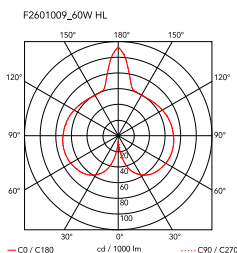

Mounting	Table
Environment	Indoor
Weight	2.3 Kg
Light sources available	1 x RF29186 LED 10W E27 3000K A70 [e] 965lm Dimmable 1 x RF28782 LED 10W E27 2700K A70 [e] 965lm Dimmable
Emergency	Without
Switching	On the cable there is the electronic dimmer which allows the regulation of light brightness with a dial.
Dimmer	Included
Voltage	220-240V
Power	MAX 60W
Battery	No
Supply included	Yes
Cord Length	1800 mm
Materials	Cocoon resin, Steel
Colors	● F2601009 - Cocoon