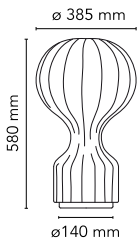

Gatto

by Achille & Pier Giacomo Castiglioni , 1960

Table lamp providing diffused light. White powder coated internal steel structure sprayed with a unique "cocoon" resin to create the diffuser which is then protected by a transparent sprayed on finish. On the cable there is the electronic dimmer which allows the regulation of light brightness.

Mounting	Table
Environment	Indoor
Weight	2.3 Kg
Light sources available	1 x RF29186 LED 10W E27 3000K A70 [e] 965lm Dimmable 1 x RF28782 LED 10W E27 2700K A70 [e] 965lm Dimmable
Emergency	Without
Switching	On the cable there is the electronic dimmer which allows the regulation of light brightness with a dial.
Dimmer	Included
Voltage	220-240V
Power	MAX 60W
Battery	No
Supply included	Yes
Cord Length	1800 mm
Materials	Cocoon resin, Steel
Colors	● F2601009 - Cocoon