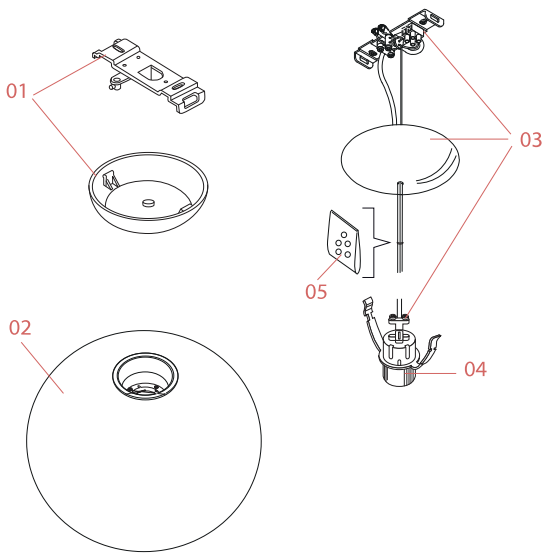

FLOS

F3005061 White

Glo-Ball Suspension 1

Designed by Jasper Morrison, 1998

Halogen - 150W

Suspension lamp providing diffused light. Diffuser consisting of an externally acid-etched, hand blown, flashed opaline glass. Gloss white painted pressed steel diffuser support. 30% fiberglass reinforced injection-molded polyamide rose; pressed and galvanized ceiling fitting. Steel suspension cable.

Colour	White
Cord length (mm)	2700
Net weight (kg)	2.55
Package volume (m3)	0.07
IP internal	20

Download

[Mounting instructions](#)  PDF

[Spare Parts](#)  PDF

Photometric Files

[LDT / IES](#)  LDT

Technical Drawings

Bulbs

NOT INCLUDED

RF32288

LED Lamp E27 15W 2700K T38

NOT INCLUDED

RF32289

LED Lamp E27 15W 3000K T38

Spare Parts

- | | | |
|-----|-------------------------------------|-----------|
| 01. | White rose assembly | RA3690209 |
| 02. | Glo-Ball 1 white diffuser | F3007061 |
| 03. | Glo-ball electrical wiring assembly | F3006061 |
| 04. | New version lamp holder | RF2500200 |
| 05. | Kit of 5 or rings | RF05382 |