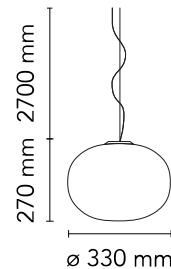

FLOS

F3005061 White

Glo-Ball Suspension 1

Designed by Jasper Morrison, 1998

Halogen - 150W

Suspension lamp providing diffused light. Diffuser consisting of an externally acid-etched, hand blown, flashed opaline glass. Gloss white painted pressed steel diffuser support. 30% fiberglass reinforced injection-molded polyamide rose; pressed and galvanized ceiling fitting. Steel suspension cable.

Main specifications

EAN	8059607002193
Mounting	Suspension
Environments	Indoor dry location
Light Source Type	Bulb
Lamp category	Halogen
Lamp holders	E27
Ilcos	HSGS
Number of heads	1
Power (W)	150

Physical

Colour	White
Cord length (mm)	2700
Net weight (kg)	2.55
Package volume (m3)	0.07
IP internal	20

Download

[Mounting instructions](#)  PDF

[Spare Parts](#)  PDF

Photometric Files

[LDT / IES](#)  LDT

Technical Drawings