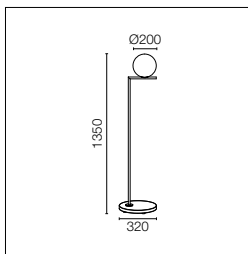

IC Floor 1 Outdoor

Sorgente luminosa esclusa.
Cavo adatto per outdoor 5 metri di lunghezza con spina Schuko IP44.
Interruttore dimmer a pedale retroilluminato IP65 lungo il cavo che garantisce le funzioni ON/OFF e regolazione del flusso luminoso 30-100% (con lampadina a LED Dimmerabile).

Bulb not included.
5-m cable with Schuko IP44 plug suitable for outdoor use.
Backlit floor dimmer switch on the IP65 cable enables ON/OFF function and brightness regulation 30-100% (with dimmable LED bulb).

Led: max 8W - E14 - 220-240V

- F012A01C018.A
- F012A02C030.A
- F012A02C037.A
- F012A04C055.A
- F012A03C059.A

Accessori / Accessories

- 1 x LED 8W E14 900lm 3000K cod. RF32291 [e] DIMMER
- 1 x LED 8W E14 900lm 2700K cod. RF32290 [e] DIMMER

@3000K