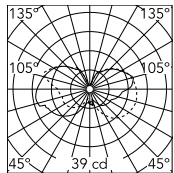

### Physical

Colour	Black
Length (mm)	125
Cord length (mm)	2300
Net weight (kg)	0.35
Package height (mm)	250
Package width (mm)	140
Package length (mm)	145
Package volume (m3)	0.01
IP internal	20

### Photometric Files

LDT / IES [↓ LDT](#)

### Technical Drawings

2D [↓ ZIP](#)

3D [↓ ZIP](#)

## Schematic light drawing