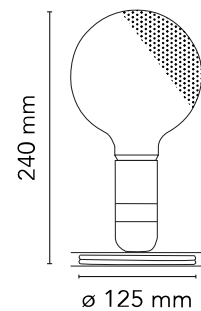

## Lampadina

Designed by Achille Castiglioni, 1972

LED retrofit - 5W - 241lm - 2700K

Table lamp providing direct, diffused light. Anodized aluminum base serves to contain excess power cord. Bakelite lamp-holder, painted to match the switch in the orange and black colors. Clear globe lamp is partially sandblasted to diffuse the light.

### Main specifications

EAN	8059607018880
Mounting	Table
Environments	Indoor dry location
Light Source Type	Bulb
Lamp category	LED retrofit
Lamp type	G125
Lamp holders	E27
Bulb finish	Semifrosted
Number of heads	1
Power (W)	5
System flux (lm)	241

### Physical

Colour	Black
Length (mm)	125
Cord length (mm)	2300
Net weight (kg)	0.35
Package height (mm)	250
Package width (mm)	140
Package length (mm)	145
Package volume (m3)	0.01
IP internal	20