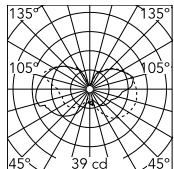

Physical

Colour	Orange
Length (mm)	125
Cord length (mm)	2300
Net weight (kg)	0.35
Package height (mm)	250
Package width (mm)	140
Package length (mm)	145
Package volume (m3)	0.01
IP internal	20

Download

Mounting instructions  PDF

Photometric Files

LDT / IES  LDT

Technical Drawings

2D  ZIP

3D  ZIP

Schematic light drawing

Luminous flux Luminaire
241 lm

Photometric