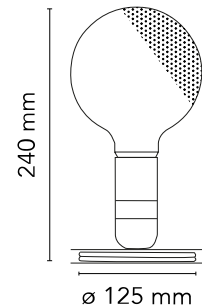

FLOS

 F3299075 Orange

Lampadina

Designed by Achille Castiglioni, 1972

LED retrofit - 5W - 241lm - 2700K

Table lamp providing direct, diffused light. Anodized aluminum base serves to contain excess power cord. Bakelite lamp-holder, painted to match the switch in the orange and black colors. Clear globe lamp is partially sandblasted to diffuse the light.

Main specifications

EAN	8059607033319
Mounting	Table
Environments	Indoor dry location
Light Source Type	Bulb
Lamp category	LED retrofit
Lamp type	G125
Lamp holders	E27
Bulb finish	Semifrosted
Number of heads	1
Power (W)	5
System flux (lm)	241

Physical

Colour	Orange
Length (mm)	125
Cord length (mm)	2300
Net weight (kg)	0.35
Package height (mm)	250
Package width (mm)	140
Package length (mm)	145
Package volume (m3)	0.01
IP internal	20

Download

Mounting instructions  PDF

Photometric Files

LDT / IES  LDT

Technical Drawings

2D  ZIP

3D  ZIP

Schematic light drawing

Luminous flux Luminaire
241 lm

Photometric