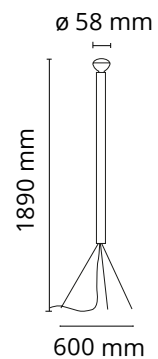

## Luminator

Designed by Achille and Pier Giacomo Castiglioni, 1954

Floor lamp providing indirect light. Bulb with reflector. Iron stem with painted finish. Painted galvanized metal legs.

### Main specifications

EAN	8059607047064
Mounting	Floor
Environments	Indoor dry location
Light Source Type	Bulb
Lamp category	Halogen
Lamp holders	E27
Ilcos	HSGSR
Number of heads	1
Power (W)	105

### Physical

Colour	Red
Length (mm)	500
Cord length (mm)	2800
Net weight (kg)	3.7
Package height (mm)	120
Package width (mm)	1515
Package length (mm)	140
Package volume (m3)	0.03
IP internal	20