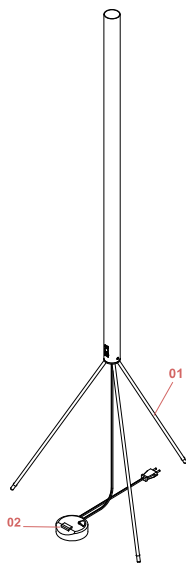

## Luminator

Designed by Achille and Pier Giacomo Castiglioni, 1954

Floor lamp providing indirect light. Bulb with reflector. Iron stem with painted finish. Painted galvanized metal legs.

### Physical

Colour	Red
Length (mm)	500
Cord length (mm)	2800
Net weight (kg)	3.7
Package height (mm)	120
Package width (mm)	1515
Package length (mm)	140
Package volume (m3)	0.03
IP internal	20

### Technical Drawings

[2D](#)  ZIP

[3D](#)  ZIP

## Spare Parts

- 01. Leg with Ring for Luminator Black RF3770231
- 02. Led rondo' dimmer 220/240v 40-250w 4-100w RF28045

**DOWNLOAD**

RF28045

Led rondo' dimmer 220/240v 40-  
250w 4-100w

---

RF3770231

Leg with Ring for Luminator Black