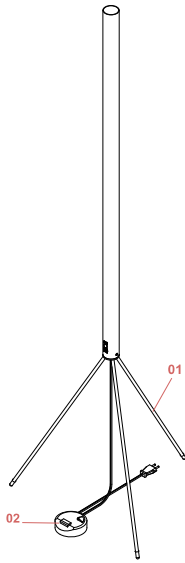

FLOS

F3772009 White

Luminator

Designed by Achille and Pier Giacomo Castiglioni, 1954

Floor lamp providing indirect light. Bulb with reflector. Iron stem with painted finish. Painted galvanized metal legs.

Main specifications

EAN	8059607047088
Mounting	Floor
Environments	Indoor dry location
Light Source Type	Bulb
Lamp category	Halogen
Lamp holders	E27
Ilcos	HSGSR
Number of heads	1
Power (W)	105

Physical

Colour	White
Length (mm)	500
Cord length (mm)	2800
Net weight (kg)	3.7
Package height (mm)	120
Package width (mm)	1515
Package length (mm)	140
Package volume (m3)	0.03
IP internal	20

Notes

Dimmable Switch included

Bulbs

NOT INCLUDED

RF32366

LED Lamp 12W E27 220-240V

2700K R125

Spare Parts

- | | | |
|-----|---|-----------|
| 01. | Leg with Ring for Luminator
White | RF3770209 |
| 02. | Led rondo' dimmer 220/240v 40-
250w 4-100w | RF28045 |

DOWNLOAD

RF28045

Led rondo' dimmer 220/240v 40-
250w 4-100w