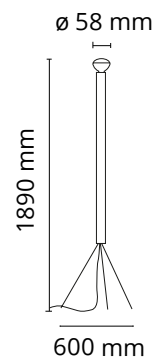

FLOS

F3772009 White

Luminator

Designed by Achille and Pier Giacomo Castiglioni, 1954

Floor lamp providing indirect light. Bulb with reflector. Iron stem with painted finish. Painted galvanized metal legs.

Main specifications

EAN	8059607047088
Mounting	Floor
Environments	Indoor dry location
Light Source Type	Bulb
Lamp category	Halogen
Lamp holders	E27
Ilcos	HSGSR
Number of heads	1
Power (W)	105

Physical

Colour	White
Length (mm)	500
Cord length (mm)	2800
Net weight (kg)	3.7
Package height (mm)	120
Package width (mm)	1515
Package length (mm)	140
Package volume (m3)	0.03
IP internal	20