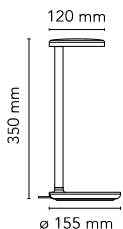

Oblique

by Vincent Van Duysen , 2020

Professional table lamp with patented asymmetric optics. The special patented lens exceeds regular lighting standards for application in work and study environments, producing lighting values on the work surface greater than 1000 lux with high glare protection and minimum flickering. External power supply included with 1500-mm cable. USB-C connection integrated into the base of the device to recharge compatible devices. An ON/OFF-dimmer switch is integrated into the base and features a timer.

Mounting	Table
Environment	Indoor
Weight	0,75 Kg
Light sources available	1 x TOP LED x 8W 750lm 2700K [i] CRI 90
Emergency	Without
Switching	yes
Dimmer	included
Voltage	24V
Power	8W
Battery	No
Supply included	Yes

Cord Length	1500 mm mm
Materials	Die-cast aluminum, Methacrylate

Colors	● 09.8300.DR - Anthracite
	● 09.8300.DW - Brown
	● 09.8300.DX - Rust
	● 09.8300.DV - Sage
	● 09.8300.DY - White
	● 09.8300.AH - Grey