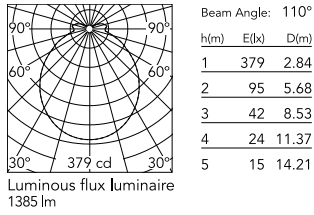

### Physical

Colour	Blue Tourmaline
Cord colour	Blue Tomaline
Cord length (mm)	6000
Net weight (kg)	6
Package volume (m3)	0.33
IP external	20

## Schematic light drawing