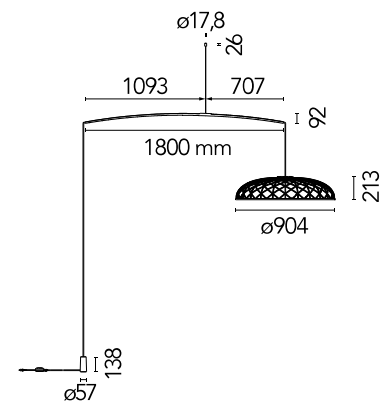

# FLOS

F6394003 Blue Tourmaline

## Skynest Motion

Designed by Marcel Wanders, 2022

57W - 1385lm - 2700-2900K - CRI> 90

Diffuse lighting hanging appliance. The dome is a combination of luminous and dark elements arranged into a network and formed of core structures covered with a thin interwoven colourful tubular mesh made from recycled and recyclable fabric produced from polyester. Every single luminous element is powered by special micro-connectors located at the top of the dome and is covered with a two-tone mesh, while the side facing the inside of the dome is always white in order to allow for optimal light emission from the LED module. The appliance is fitted with a built-in balancing system at the top of the dome which helps adjust its balance, making it perfectly stable. The bottom of the dome is completed by an aluminium ring that keeps the dome's entire network structure in place through a simple snap-fit system. The product is assembled with absolutely no glue so it can be fully separated to be recycled in the future and in case of any repairs or replacements. Available lamp finishes: Blue Tourmaline, Almond, Anthracite or Brick Red. Plastic structure painted with the same finish as the lamp, fitted with built-in electronics that allow for the use of different dimmer systems: 0-10V / 1-10V / DALI / PUSH."

### Physical

Colour	Blue Tourmaline
Cord colour	Blue Tomaline
Cord length (mm)	6000
Net weight (kg)	6
Package volume (m3)	0.33
IP external	20