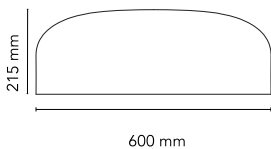

<b>Mounting</b>	Ceiling
<b>Environment</b>	Indoor
<b>Weight</b>	4,5 Kg
<b>Light sources available</b>	4 x RF29186 LED 10W E27 3000K A70 [e] 965lm Dimmable 4 x RF28782 LED 10W E27 2700K A70 [e] 965lm Dimmable 4 x RF28665 LED 15W E27 2700K [e] 2000lm Dimmable 4 x RF28666 LED 17W E27 2700K [e] 1900lm Dimmable 4 x RF26259 LED 17W E27 2700K [e] 1900lm Dimmable 4 x RF26258 LED 17W E27 3000K [e] 2000lm Dimmable