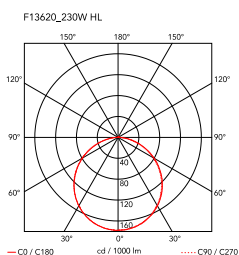

<b>Mounting</b>	Ceiling
<b>Environment</b>	Indoor
<b>Weight</b>	4,5 Kg
<b>Light sources available</b>	4 x RF29186 LED 10W E27 3000K A70 [e] 965lm Dimmable 4 x RF28782 LED 10W E27 2700K A70 [e] 965lm Dimmable 4 x RF28665 LED 15W E27 2700K [e] 2000lm Dimmable 4 x RF28666 LED 17W E27 2700K [e] 1900lm Dimmable 4 x RF26259 LED 17W E27 2700K [e] 1900lm Dimmable 4 x RF26258 LED 17W E27 3000K [e] 2000lm Dimmable