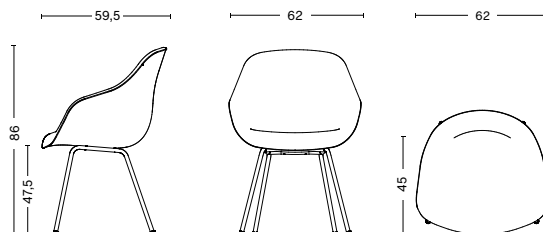

DIMENSIONS

WIDTH / 62 cm / 24.41"
DEPTH / 59,5 cm / 23.42"
HEIGHT / 86 cm / 33.86"
SEAT HEIGHT / 47,5 cm / 18.7"
SEAT DEPTH / 45 cm / 17.72"

GLIDERS

PLASTIC TRUMPET GLIDER / Standard on all. Suitable for most floorings which are not too sensitive.