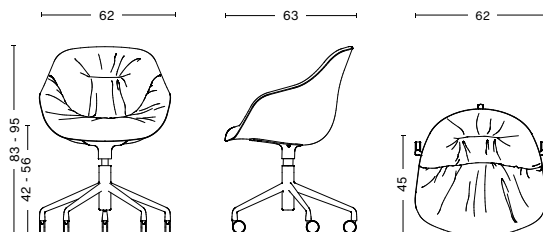

BASE FINISH / Available in 2 different base finishes.
/ Black powder coated aluminium (RAL 9005)
/ Polished aluminium

BLACK POWDER
COATED STEEL

POLISHED
ALUMINIUM

DIMENSIONS

WIDTH / 62 cm / 24.41"

DEPTH / 63 cm / 24.8"

HEIGHT / 83 - 95 cm / 32.68" - 37.40"

SEAT HEIGHT / 42 - 56 cm / 16.54" - 22.05"

SEAT DEPTH / 45 cm / 17.72"

GLIDERS

SOFT BLACK WHEELS / Standard on all. Suitable for all floorings.

OPTIONS

/ CMHR foam (fire retardant).