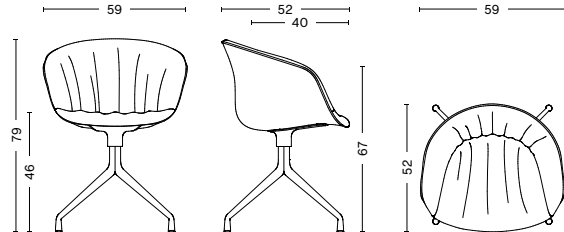

CONSTRUCTION

BASE / 4 single legs connected around a cast conical center, reinforced with metal brackets for additional strength. With swivel function made from durable POM (Polyoxymethylen).

DIMENSIONS

WIDTH / 59 cm / 23.2"
DEPTH / 52 cm / 20.5"
HEIGHT / 79 cm / 31.1"
SEAT HEIGHT / 46 cm / 18.1"
SEAT DEPTH / 40 cm / 15.8"

GLIDERS

PLASTIC GLIDER / Standard on all variants. Suitable for all floorings that are not too sensitive.