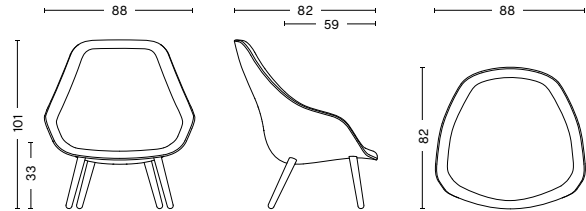

DIMENSIONS

WIDTH / 88 cm / 34.65"
DEPTH / 82 cm / 32.28"
HEIGHT / 101 cm / 39.76"
SEAT HEIGHT / 33 cm / 12.99"
SEAT DEPTH / 59 cm / 23.23"

OPTIONS

- / CMHR foam (fire retardant).
- / Seat cushion. Removable seat cushion in moulded polyurethane foam. Mounted with Velcro upon request.