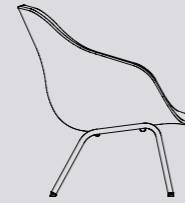

Lounge

In line with the rest of the collection, the AAL series offers inviting furniture with uncluttered, yet distinct designs. The About A Lounge Chair is available in a low-backed version with or without soft quilted upholstery, or a high-backed version with a more open, spacious composition. The About a Lounge Sofa features curvy lines and an organic expression, inviting close, intimate meetings at the same time as offering an open, welcoming structure, while the About A Lounge Ottoman can be used to supplement the AAL as well as standing alone as an extra seat.

AAL 82 SOFT / SOFT DUO
W76 x D73 x H81/SH36 cm

AAS 32 ECO LOW
W47 x D43 x H75/SH65 cm

AAS 32 LOW
W47 x D43 x H75/SH65 cm

AAS 32 ECO HIGH
W50 x D46 x H85/SH75 cm

AAS 32 HIGH
W50 x D46 x H85/SH75 cm

AAS 33 LOW UPHOLSTERY
W47 x D43 x H75/SH65 cm

AAL 83
W76 x D73 x H81/SH36 cm

AAL 83 SOFT / SOFT DUO
W76 x D73 x H81/SH36 cm

AAL 87
W76 x D73 x H81/SH36 cm

AAL 87 SOFT / SOFT DUO
W76 x D73 x H81/SH36 cm

AAS 33 HIGH UPHOLSTERY
W50 x D46 x H85/SH75 cm

AAS 38 LOW
W47 x D45 x H76/SH64 cm