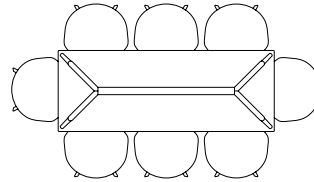

L190 X W87 CM
WITH BALCONY BENCH L165,5 CM & ARMCHAIR

L190 X W87 CM
WITH BALCONY BENCH L120 CM & CHAIR

BOA TABLE

The drawing of H75 tables below is shown with About A Chair with arm (width 59 cm),
 H95/105 tables with Soft Edge 90 Bar Stool (width 53.5 cm).

BOA TABLE | L220 X W110 X H75 CM

BOA TABLE | L220 X W110 X H95/105 CM

BOA TABLE | L280 X W110 X H75 CM

BOA TABLE | L280 X W128 X H75 CM

BOA TABLE | L280 X W110 X H95/H105 CM

BOA TABLE | L350 X W110 X H75 CM

BOA TABLE | L420 X W110 X H75 CM

BOA TABLE | L350 X W128 X H75 CM

BOA TABLE | L420 X W128 X H75 CM

COPENHAGUE DEUX TABLE

The table drawings below is shown with About A Chair with arm (width 59 cm).

CPH DEUX 220 | Ø75 CM

CPH DEUX 220 | Ø98 CM

CPH DEUX 210 | L75 X W75 CM

CPH DEUX 210 | L140 X W75 CM

CPH DEUX 210 | L200 X W75 CM

COPENHAGUE TABLE

The table drawings below is shown with About A Chair with arm (width 59 cm).

CPH10 | L160 X D80 CM