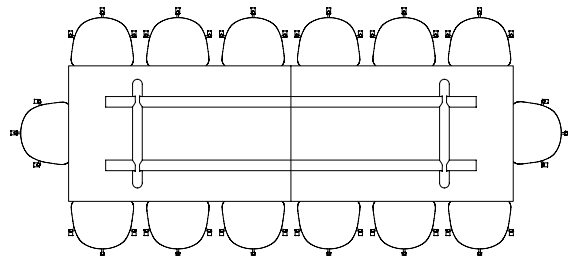

L190 X W87 CM
WITH BALCONY BENCH L165,5 CM & ARMCHAIR

L190 X W87 CM
WITH BALCONY BENCH L120 CM & CHAIR

BOA TABLE

The drawing of H75 tables below is shown with About A Chair with arm (width 59 cm),
 H95/105 tables with Soft Edge 90 Bar Stool (width 53.5 cm).

BOA TABLE | L220 X W110 X H75 CM

BOA TABLE | L220 X W110 X H95/105 CM

BOA TABLE | L280 X W110 X H75 CM

BOA TABLE | L280 X W128 X H75 CM

BOA TABLE | L280 X W110 X H95/H105 CM

BOA TABLE | L350 X W110 X H75 CM

BOA TABLE | L420 X W110 X H75 CM

BOA TABLE | L350 X W128 X H75 CM

BOA TABLE | L420 X W128 X H75 CM

COPENHAGUE DEUX TABLE

The table drawings below is shown with About A Chair with arm (width 59 cm).

CPH DEUX 220 | Ø75 CM

CPH DEUX 220 | Ø98 CM

CPH DEUX 210 | L75 X W75 CM

CPH DEUX 210 | L140 X W75 CM

CPH DEUX 210 | L200 X W75 CM

COPENHAGUE TABLE

The table drawings below is shown with About A Chair with arm (width 59 cm).

CPH10 | L160 X D80 CM