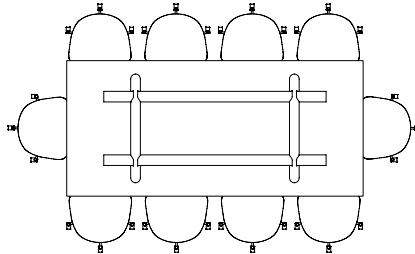

L75 X W76 CM
WITH BALCONY CHAIR

L75 X W76 CM
WITH BALCONY ARMCHAIR

L144 X W76 CM
WITH BALCONY BENCH L119,5 CM & CHAIR

L144 X W76 CM
WITH BALCONY BENCH L119,5 CM & ARMCHAIR

L190 X W87 CM
WITH BALCONY BENCH L165,5 CM & CHAIR

L190 X W87 CM
WITH BALCONY BENCH L165,5 CM & ARMCHAIR

L190 X W87 CM
WITH BALCONY BENCH L120 CM & CHAIR

BOA TABLE

The drawing of H75 tables below is shown with About A Chair with arm (width 59 cm),
 H95/105 tables with Soft Edge 90 Bar Stool (width 53.5 cm).

BOA TABLE | L220 X W110 X H75 CM

BOA TABLE | L220 X W110 X H95/105 CM

BOA TABLE | L280 X W110 X H75 CM

BOA TABLE | L280 X W128 X H75 CM

BOA TABLE | L280 X W110 X H95/H105 CM

BOA TABLE | L350 X W110 X H75 CM

BOA TABLE | L420 X W110 X H75 CM

BOA TABLE | L350 X W128 X H75 CM

BOA TABLE | L420 X W128 X H75 CM

COPENHAGUE DEUX TABLE

The table drawings below is shown with About A Chair with arm (width 59 cm).

CPH DEUX 220 | Ø75 CM