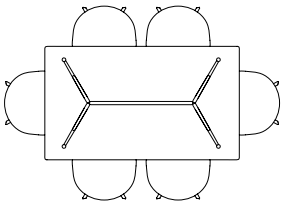

ABOUT A TABLE

The table drawings below is shown with About A Chair with arm (width 59 cm).

AAT15 | L80 X W80 CM

AAT10 | L160 X W80 CM

AAT10 | L180 X W90 CM

AAT10 | L220 X W90 CM

AAT10 | L280 X W90 CM

AAT10 | L180 X W105 CM

AAT10 | L220 X W105 CM

AAT10 | L280 X W105 CM

AAT20 | Ø80 CM

AAT20 | Ø100 CM

AAT20 | Ø110 CM

AAT20 | Ø128 CM

BALCONY TABLE

The table drawings below is shown with Balcony Chair (width 44,5 cm), Balcony Armchair (width 51,5 cm) and Balcony Bench (length 119,5 and 165,5 cm).

CPH DEUX 220 | Ø98 CM

CPH DEUX 210 | L75 X W75 CM

CPH DEUX 210 | L140 X W75 CM

CPH DEUX 210 | L200 X W75 CM

COPENHAGUE TABLE

The table drawings below is shown with About A Chair with arm (width 59 cm).

CPH10 | L160 X D80 CM

L200 X W85 CM

L250 X W85 CM

L200 X W85 CM
BENCH L150 CM

L250 X W85 CM
BENCH L200 CM

TWO-COLOUR TABLE

The table drawings below is shown with About A Chair with arm (width 59 cm).

L160 X W82 CM

L200 X W90 CM