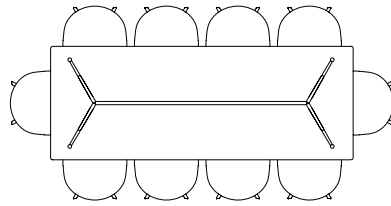

ABOUT A TABLE

The table drawings below is shown with About A Chair with arm (width 59 cm).

AAT15 | L80 X W80 CM

AAT10 | L160 X W80 CM

AAT10 | L180 X W90 CM

AAT10 | L220 X W90 CM

AAT10 | L280 X W90 CM

AAT10 | L180 X W105 CM

AAT10 | L220 X W105 CM

AAT10 | L280 X W105 CM

AAT20 | Ø80 CM

AAT20 | Ø100 CM

AAT20 | Ø110 CM

AAT20 | Ø128 CM

BALCONY TABLE

The table drawings below is shown with Balcony Chair (width 44,5 cm), Balcony Armchair (width 51,5 cm) and Balcony Bench (length 119,5 and 165,5 cm).

BOA TABLE | L220 X W110 X H75 CM

BOA TABLE | L220 X W110 X H95/105 CM

BOA TABLE | L280 X W110 X H75 CM

BOA TABLE | L280 X W128 X H75 CM

BOA TABLE | L280 X W110 X H95/H105 CM

BOA TABLE | L350 X W110 X H75 CM

BOA TABLE | L420 X W110 X H75 CM

BOA TABLE | L350 X W128 X H75 CM

BOA TABLE | L420 X W128 X H75 CM

COPENHAGUE DEUX TABLE

The table drawings below is shown with About A Chair with arm (width 59 cm).

CPH DEUX 220 | Ø75 CM