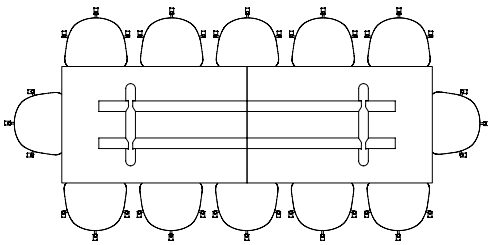

L190 X W87 CM
WITH BALCONY BENCH L165,5 CM & ARMCHAIR

L190 X W87 CM
WITH BALCONY BENCH L120 CM & CHAIR

BOA TABLE

The drawing of H75 tables below is shown with About A Chair with arm (width 59 cm),
 H95/105 tables with Soft Edge 90 Bar Stool (width 53.5 cm).

BOA TABLE | L220 X W110 X H75 CM

BOA TABLE | L220 X W110 X H95/105 CM

BOA TABLE | L280 X W110 X H75 CM

BOA TABLE | L280 X W128 X H75 CM

BOA TABLE | L280 X W110 X H95/H105 CM

BOA TABLE | L350 X W110 X H75 CM

BOA TABLE | L420 X W110 X H75 CM

BOA TABLE | L350 X W128 X H75 CM

BOA TABLE | L420 X W128 X H75 CM

COPENHAGUE DEUX TABLE

The table drawings below is shown with About A Chair with arm (width 59 cm).

CPH DEUX 220 | Ø75 CM

CPH DEUX 220 | Ø98 CM

CPH DEUX 210 | L75 X W75 CM

CPH DEUX 210 | L140 X W75 CM

CPH DEUX 210 | L200 X W75 CM

COPENHAGUE TABLE

The table drawings below is shown with About A Chair with arm (width 59 cm).

CPH10 | L160 X D80 CM