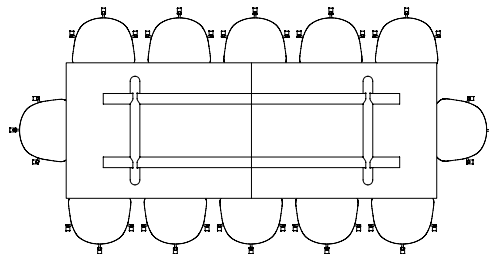

L190 X W87 CM
WITH BALCONY BENCH L165,5 CM & ARMCHAIR

L190 X W87 CM
WITH BALCONY BENCH L120 CM & CHAIR

BOA TABLE

The drawing of H75 tables below is shown with About A Chair with arm (width 59 cm),
 H95/105 tables with Soft Edge 90 Bar Stool (width 53.5 cm).

BOA TABLE | L220 X W110 X H75 CM

BOA TABLE | L220 X W110 X H95/105 CM

BOA TABLE | L280 X W110 X H75 CM

BOA TABLE | L280 X W128 X H75 CM

BOA TABLE | L280 X W110 X H95/H105 CM

BOA TABLE | L350 X W110 X H75 CM

BOA TABLE | L420 X W110 X H75 CM

BOA TABLE | L350 X W128 X H75 CM

BOA TABLE | L420 X W128 X H75 CM

COPENHAGUE DEUX TABLE

The table drawings below is shown with About A Chair with arm (width 59 cm).

CPH DEUX 220 | Ø75 CM

CPH DEUX 220 | Ø98 CM

CPH DEUX 210 | L75 X W75 CM

CPH DEUX 210 | L140 X W75 CM

CPH DEUX 210 | L200 X W75 CM

COPENHAGUE TABLE

The table drawings below is shown with About A Chair with arm (width 59 cm).

CPH10 | L160 X D80 CM