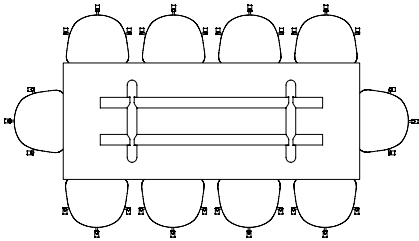

L75 X W76 CM
WITH BALCONY CHAIR

L75 X W76 CM
WITH BALCONY ARMCHAIR

L144 X W76 CM
WITH BALCONY BENCH L119,5 CM & CHAIR

L144 X W76 CM
WITH BALCONY BENCH L119,5 CM & ARMCHAIR

L190 X W87 CM
WITH BALCONY BENCH L165,5 CM & CHAIR

L190 X W87 CM
WITH BALCONY BENCH L165,5 CM & ARMCHAIR

L190 X W87 CM
WITH BALCONY BENCH L120 CM & CHAIR

BOA TABLE

The drawing of H75 tables below is shown with About A Chair with arm (width 59 cm),
 H95/105 tables with Soft Edge 90 Bar Stool (width 53.5 cm).

BOA TABLE | L220 X W110 X H75 CM

BOA TABLE | L220 X W110 X H95/105 CM

BOA TABLE | L280 X W110 X H75 CM

BOA TABLE | L280 X W128 X H75 CM

BOA TABLE | L280 X W110 X H95/H105 CM

BOA TABLE | L350 X W110 X H75 CM

BOA TABLE | L420 X W110 X H75 CM

BOA TABLE | L350 X W128 X H75 CM

BOA TABLE | L420 X W128 X H75 CM

COPENHAGUE DEUX TABLE

The table drawings below is shown with About A Chair with arm (width 59 cm).

CPH DEUX 220 | Ø75 CM