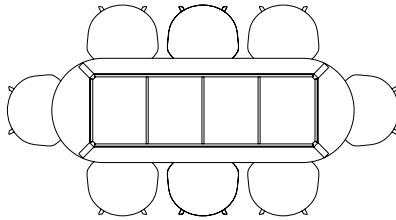

L250 X W85 CM