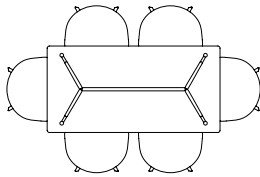

SEATING OVERVIEW

2024

CONTENT

ABOUT A TABLE	3
BALCONY TABLE	4
BOA TABLE	5
COPENHAGUE DEUX TABLE	6
COPENHAGUE TABLE	7
CPH30 EXTENDABLE TABLE	8
LOOP STAND TABLE	10
NEU TABLE	11
NEW ORDER HIGH TABLE	13
NEW ORDER TABLE	12
PALISSADE	14
PALISSADE CONE TABLE	15
PASSERELLE DESK	16
PASSERELLE HIGH TABLE	17
PASSERELLE TABLE	16
PYRAMID TABLE	18
T12 TABLE	20
TERRAZZO TABLE	21
TILT TOP TABLE	22
TRIANGLE LEG TABLE	23
TWO-COLOUR TABLE	24
WEEKDAY TABLE	25

ABOUT A TABLE

The table drawings below is shown with About A Chair with arm (width 59 cm).

AAT15 | L80 X W80 CM

AAT10 | L160 X W80 CM

AAT10 | L180 X W90 CM

AAT10 | L220 X W90 CM

AAT10 | L280 X W90 CM

AAT10 | L180 X W105 CM

AAT10 | L220 X W105 CM

AAT10 | L280 X W105 CM

AAT20 | Ø80 CM

AAT20 | Ø100 CM

AAT20 | Ø110 CM

AAT20 | Ø128 CM

BALCONY TABLE

The table drawings below is shown with Balcony Chair (width 44,5 cm), Balcony Armchair (width 51,5 cm) and Balcony Bench (length 119,5 and 165,5 cm).

L200 X W85 CM

L250 X W85 CM

L200 X W85 CM
BENCH L150 CM

L250 X W85 CM
BENCH L200 CM

TWO-COLOUR TABLE

The table drawings below is shown with About A Chair with arm (width 59 cm).

L160 X W82 CM

L200 X W90 CM