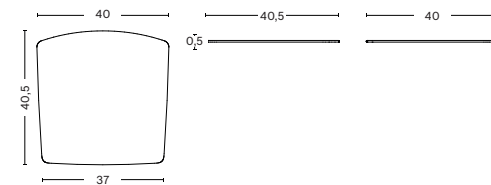

#### DIMENSIONS

W42 x D49,5 x H74,5 cm  
Seat height 45,5 cm, Seat depth 42,5 cm

- ÉLÉMENTAIRE SEAT PADS -

**DIMENSIONS**

W40 x D40,5 x H0,5 cm

**MATERIALS**

Polyurethane foam, Non-slip backing.

STEELCUT TRIO / 90% New Wool, 10% Nylon

LEATHER / Semi-aniline leather

OUTDOOR FABRIC / 100% Olefin (Teflon water repellent treatment)