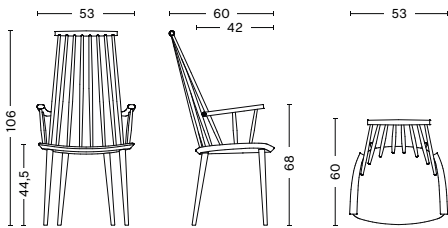

J110 CHAIR

PRODUCT FACT SHEET

J110 CHAIR

DESIGN BY POUL M. VOLTHER, 2011

With the comfort of a lounge chair and the functionality of a dining chair, HAY's reproduction of Poul M. Volther's J110 Chair offers equal measures of strong aesthetics and practicality. Long rods at the back and curved armrests create an inviting expression. Crafted in solid oak or beech and available in a variety of oiled, natural or coloured finishes.

DIMENSIONS

WIDTH 53 CM

DEPTH 60 CM

HEIGHT 106 CM

SEAT HEIGHT 44,5 CM

SEAT WIDTH 42 CM

MATERIALS

BACKREST

DIMENSIONS

WIDTH 46 CM
DEPTH 41 CM
HEIGHT 2 CM

MATERIALS

FOAM

20 mm Polyurethane foam.

BACKING

Non-slip backing.

OPTIONS