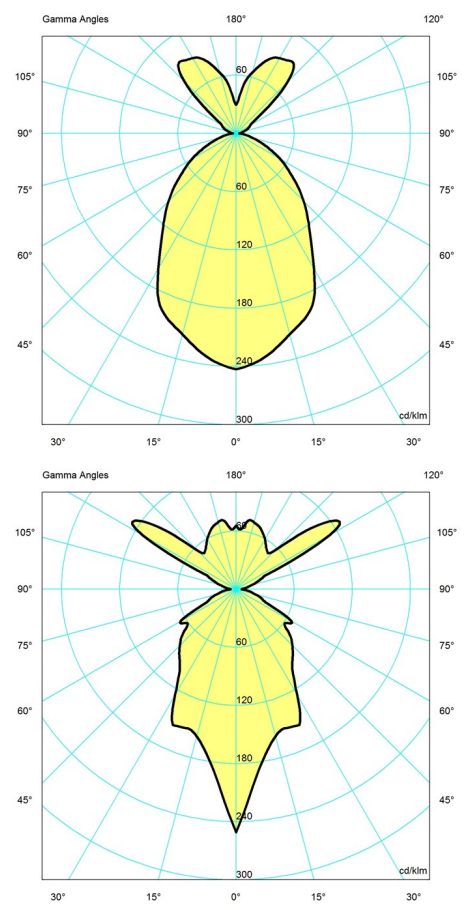

DOO-WOP

The fixture primarily provides a downward directed soft light by means of the white lacquered inner conical reflector. The outer reflector, the main shade, contributes to directing the light up- and downwards, while at the same time spreading the soft diffused light. The inside of the main shade is illuminated through an opening in the inner conical reflector.

Weight

Min: 1.008 kg Max: 1.829 kg

Finish

Brass, Copper, Dark grey, White

Light distribution diagrams

Cartesian

Isolux

Polar