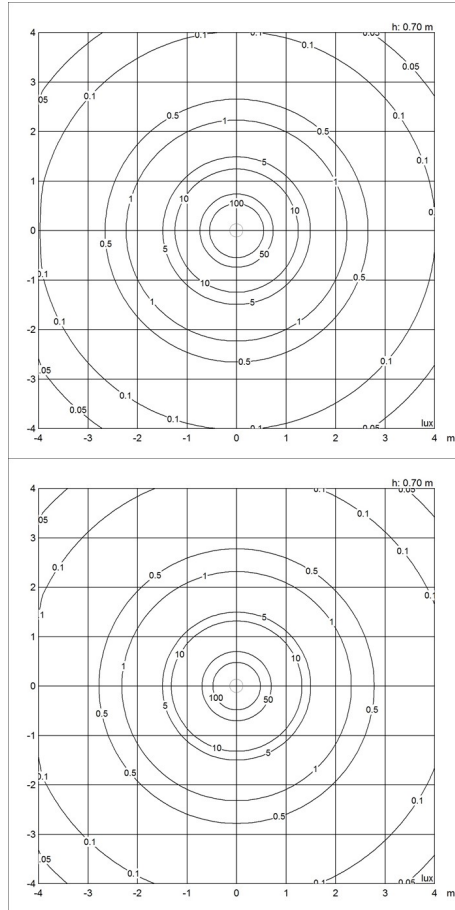

Weight

Min: 1.008 kg Max: 1.829 kg

Finish

Brass, Copper, Dark grey, White

Light distribution diagrams

Cartesian

Isolux

Polar