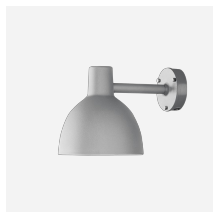

Toldbod Pendant

The pendant emits soft downwards directed light. The matt, white-painted inside of the elliptical shade helps to assure even distribution of the light.

**Original Coffee,
Copenhagen**

Product info

Mounting

Suspension type: Cable 2x0,75mm² . Ø400/Ø550: Cable and wire. Cable length: 3m. (Ø120/Ø170). 4m. (Ø250/Ø400/Ø550). Canopy: Yes. Black and white cords.

Finish

Ø120/Ø170/Ø250: Black, White, Dark Rose, Light Grey or Blue-Grey. Mat powder coated. Ø400/Ø550: Black or White. Mat powder coated.

Materials

Shade: Spun aluminium. Ø120 reflector: Spun white matt coated aluminium. Ø400/Ø550 diffuser: Matt acrylic

Sizes and weights

Width x Height x Length (mm) | 170 x 173 x 170 Max 1.0 kg | 250 x 254 x 250 Max 1.4 kg | 400 x 406 x 400 Max 3.4 kg | 550 x 558 x 550 Max 5.6 kg | 120 x 121 x 120 Max 0.7 kg

Class

Ingress protection IP20. Electric shock protection II w/o ground.

Light source

G9

Product family

Toldbod 290 LED Upgrade Kit

Toldbod 155/220 Glass Pendant

Toldbod 220/290 Wall