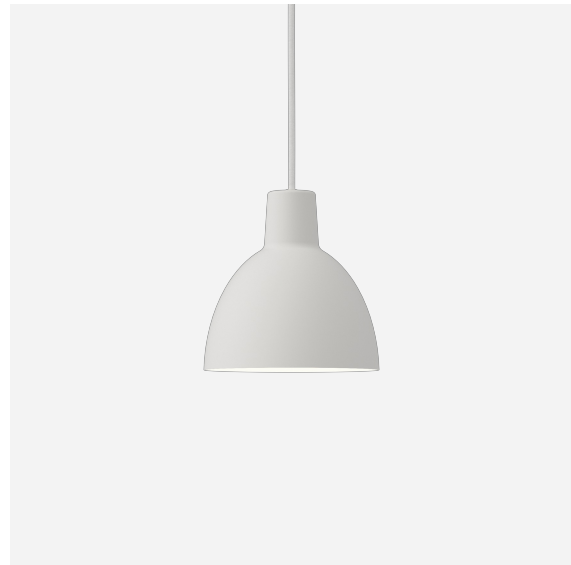

Toldbod Pendant

The pendant emits soft downwards directed light. The matt, white-painted inside of the elliptical shade helps to assure even distribution of the light.

**Original Coffee,
Copenhagen**

Product info

Mounting

Suspension type: Cable 2x0,75mm² . Ø400/Ø550: Cable and wire. Cable length: 3m. (Ø120/Ø170). 4m. (Ø250/Ø400/Ø550). Canopy: Yes. Black and white cords.

Finish

Ø120/Ø170/Ø250: Black, White, Dark Rose, Light Grey or Blue-Grey. Mat powder coated. Ø400/Ø550: Black or White. Mat powder coated.

Materials

Shade: Spun aluminium. Ø120 reflector: Spun white matt coated aluminium. Ø400/Ø550 diffuser: Matt acrylic

Sizes and weights

Width x Height x Length (mm) | 170 x 173 x 170 Max 1.0 kg | 250 x 254 x 250 Max 1.4 kg | 400 x 406 x 400 Max 3.4 kg | 550 x 558 x 550 Max 5.6 kg | 120 x 121 x 120 Max 0.7 kg

Design

Louis Poulsen A/S

Weight

Min: 0.66 kg Max: 5.562 kg

Dimensions

Ø 120, Ø 170, Ø 250, Ø 400, Ø 550

Finish

Black, Blue-grey, Dark rose, Light grey, White