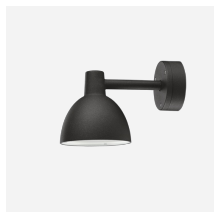

Toldbod Pendant

The pendant emits soft downwards directed light. The matt, white-painted inside of the elliptical shade helps to assure even distribution of the light.

**Original Coffee,
Copenhagen**

Product info

Mounting

Suspension type: Cable 2x0,75mm² . Ø400/Ø550: Cable and wire. Cable length: 3m. (Ø120/Ø170). 4m. (Ø250/Ø400/Ø550). Canopy: Yes. Black and white cords.

Finish

Ø120/Ø170/Ø250: Black, White, Dark Rose, Light Grey or Blue-Grey. Mat powder coated. Ø400/Ø550: Black or White. Mat powder coated.

Materials

Shade: Spun aluminium. Ø120 reflector: Spun white matt coated aluminium. Ø400/Ø550 diffuser: Matt acrylic

Sizes and weights

Width x Height x Length (mm) | 170 x 173 x 170 Max 1.0 kg | 250 x 254 x 250 Max 1.4 kg | 400 x 406 x 400 Max 3.4 kg | 550 x 558 x 550 Max 5.6 kg | 120 x 121 x 120 Max 0.7 kg

Class

Ingress protection IP20. Electric shock protection II w/o ground.

Light source

G9

Product family

Toldbod 290 LED Upgrade Kit

Toldbod 155/220 Glass Pendant

Toldbod 220/290 Wall