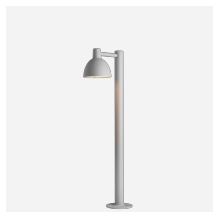

Toldbod 155 Bollard