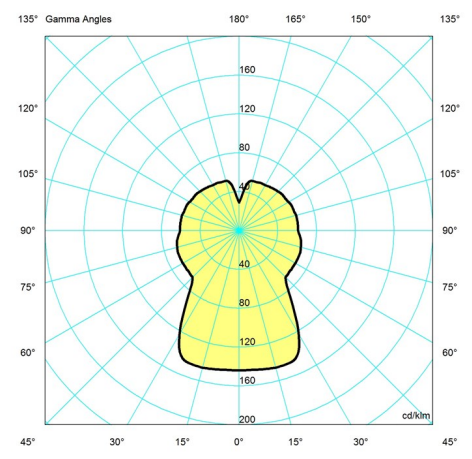

Polar

Spare parts & accessories

Product

- CANOPY WHITE 2-PART, TOPHAT ®
- WOHLERT Ø300 PEND GLASS
- WOHLERT Ø350 PEND GLASS
- WOHLERT Ø400 PEND GLASS
- WOHLERT PENDANT SUSP 70W E27

Variant number

- 5749329034
- 5741480382
- 5741480395
- 5741480405
- 5741086935