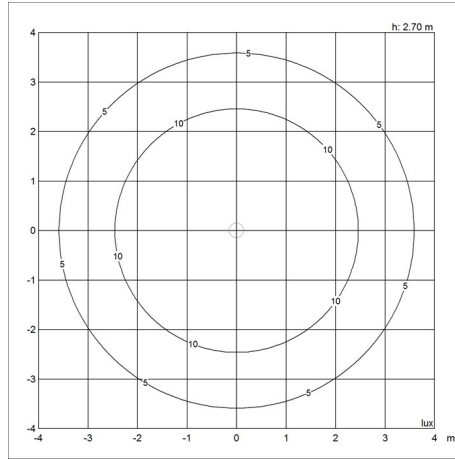

Light distribution diagrams

Isolux

Spare parts & accessories

Product

- CANOPY WHITE 2-PART, TOPHAT ®
- WOHLERT Ø300 PEND GLASS
- WOHLERT Ø350 PEND GLASS
- WOHLERT Ø400 PEND GLASS
- WOHLERT PENDANT SUSP 70W E27

Variant number

- 5749329034
- 5741480382
- 5741480395
- 5741480405
- 5741086935