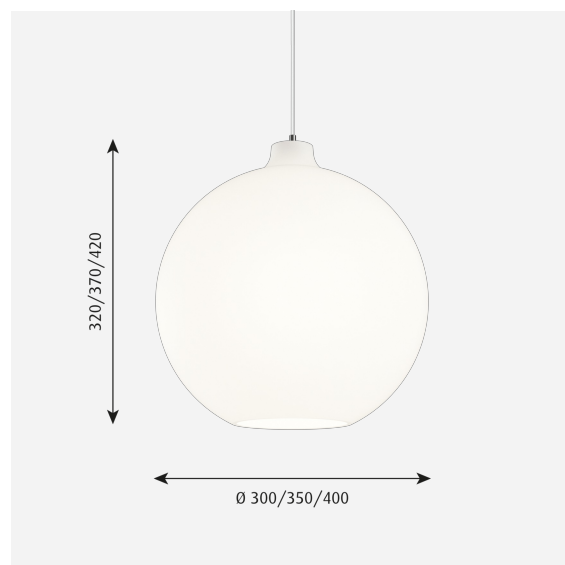

Product info

Mounting

Suspension type E27: Cable 3x0,75mm². Canopy: Yes. Cable length: 3m. Suspension type LED: Cable 2x1,5mm². Canopy: Yes. LED canopy contains driver. Cable length: 4m.

Finish

Matt white opal glass.

Materials

Shade: Mouth-blown matt white opal glass. Pendant tube: Brushed steel.

Sizes and weights

Width x Height x Length (mm) | 350 x 370 x 350 Max 4.7 kg | 300 x 320 x 300 Max 2.9 kg | 400 x 420 x 400 Max 4.7 kg

Class

Ingress protection IP20. Electric shock protection I w. ground.

Light source

1x70W E27

Product variants

Dimension	Light source	Lumen	Lighting control
Ø 300	1x70W E27	-	-
Ø 350	LED 3000-1800K D2W 41W	2981	Dali
Ø 400	LED 3000K 41W	3587	Phase dimming (mains dimm)
		3617	Wireless bluetooth
		3955