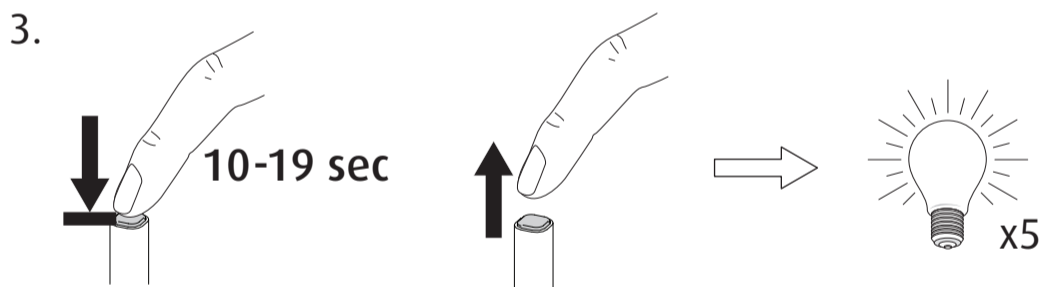

YUH - Electronics Function

Power on/off:

Set default brightness level when connected to power:

Set timer to automatically turn off lamp after period of time:

Restore factory default settings: