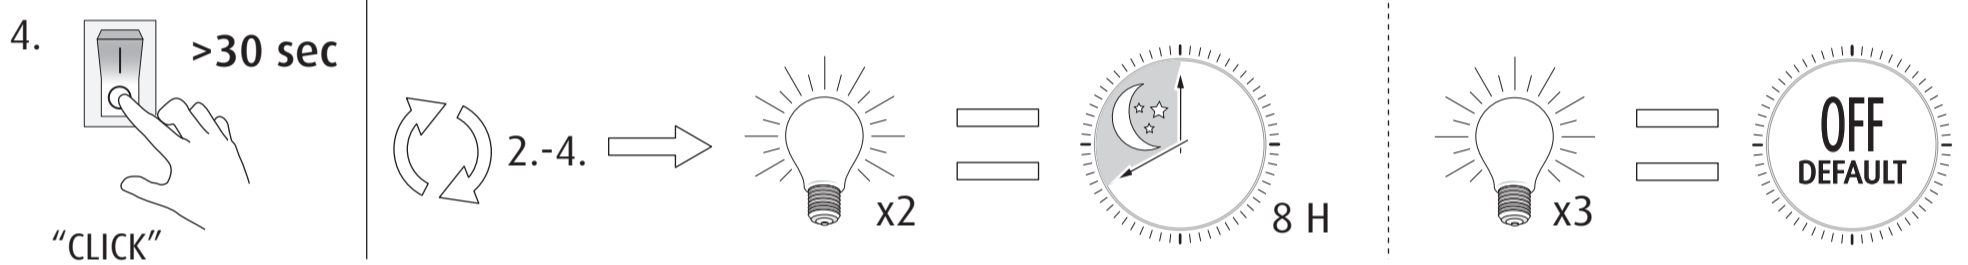

YUH - Electronics Function

Power on/off:

Set default brightness level when connected to power:

Set timer to automatically turn off lamp after period of time:

Restore factory default settings: