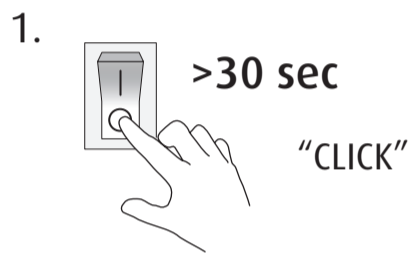

YUH - Electronics Function

Power on/off:

Set default brightness level when connected to power:

Set timer to automatically turn off lamp after period of time:

Restore factory default settings: