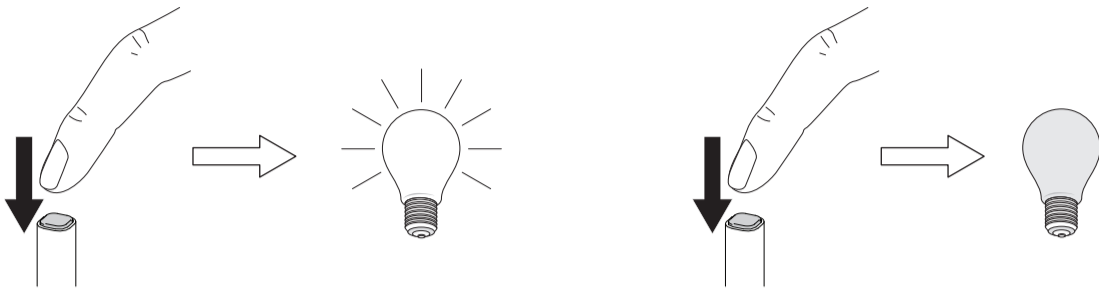

YUH - Electronics Function

Power on/off:

Set default brightness level when connected to power:

Set timer to automatically turn off lamp after period of time:

Restore factory default settings: