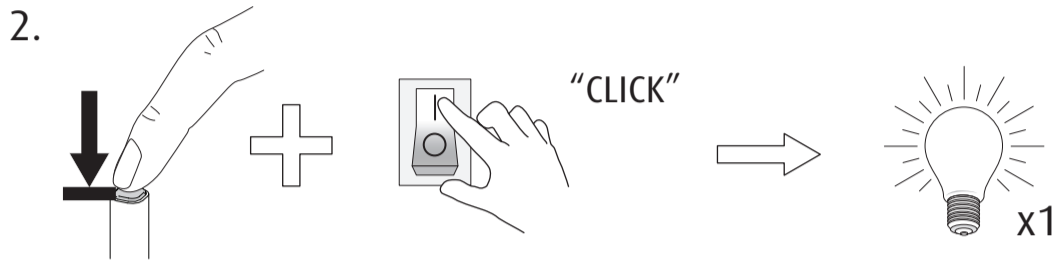

YUH - Electronics Function

Power on/off:

Set default brightness level when connected to power:

Set timer to automatically turn off lamp after period of time:

Restore factory default settings: