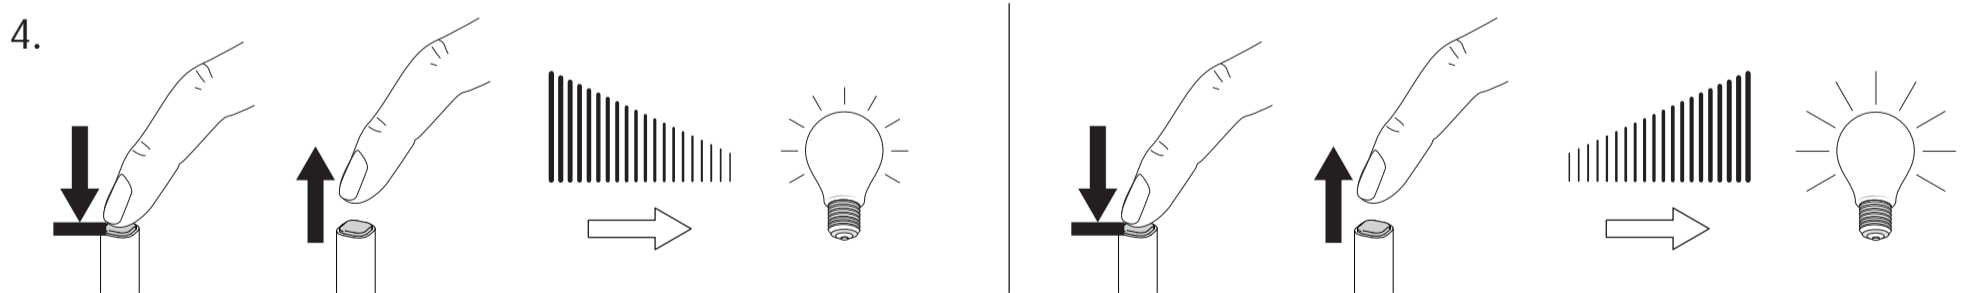

YUH - Electronics Function

Power on/off:

Set default brightness level when connected to power:

Set timer to automatically turn off lamp after period of time:

Restore factory default settings: