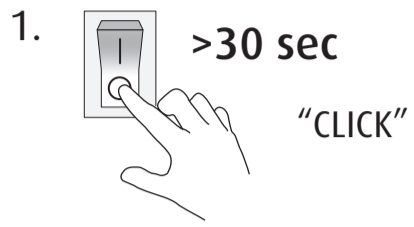

YUH - Electronics Function

Power on/off:

Set default brightness level when connected to power:

Set timer to automatically turn off lamp after period of time:

Restore factory default settings: