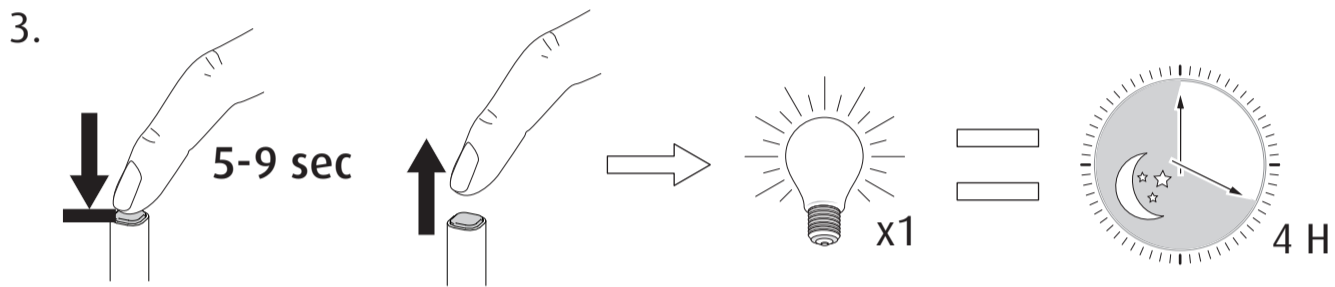

YUH - Electronics Function

Power on/off:

Set default brightness level when connected to power:

Set timer to automatically turn off lamp after period of time:

Restore factory default settings: