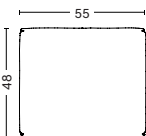

WIDTH 98 CM | 38.58"
DEPTH 98 CM | 38.58"
HEIGHT 67 CM | 26.38"
SEAT HEIGHT 37 CM | 14.57"
SEAT DEPTH 69 CM | 27.16"
ARMREST WIDTH 29 CM | 11.42"

LOUNGE MODULE
ART. S9301 RIGHT BACKREST

WIDTH 137,5 CM | 54.13"
DEPTH 103,5 CM | 40.75"
HEIGHT 67 CM | 26.38"
SEAT HEIGHT 37 CM | 14.57"
SEAT DEPTH 74,5 CM | 29.33"
BACKREST WIDTH 29 CM | 11.42"

LOUNGE MODULE
ART. S9302 LEFT BACKREST

WIDTH 137,5 CM | 54.13"
DEPTH 103,5 CM | 40.75"
HEIGHT 67 CM | 26.38"
SEAT HEIGHT 37 CM | 14.57"
SEAT DEPTH 74,5 CM | 29.33"
BACKREST WIDTH 29 CM | 11.42"

OTTOMAN XS
ART. S01

WIDTH 87 CM | 34.25"
DEPTH 87 CM | 34.25"
HEIGHT 37 CM | 14.57"

OTTOMAN S
ART. S02

WIDTH 87 CM | 34.25"
DEPTH 104 CM | 40.94"
HEIGHT 37 CM | 14.57"

CUSHION
ART. 09

WIDTH 55 CM | 21.65"
DEPTH 9 CM | 3.54"
HEIGHT 48 CM | 18.90"