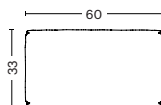

LOUNGE MODULE
ART. S9302 LEFT BACKREST

WIDTH 137,5 CM | 54.13"
DEPTH 103,5 CM | 40.75"
HEIGHT 67 CM | 26.38"
SEAT HEIGHT 37 CM | 14.57"
SEAT DEPTH 74,5 CM | 29.33"
BACKREST WIDTH 29 CM | 11.42"

OTTOMAN XS
ART. S01

WIDTH 87 CM | 34.25"
DEPTH 87 CM | 34.25"
HEIGHT 37 CM | 14.57"

OTTOMAN S
ART. S02

WIDTH 87 CM | 34.25"
DEPTH 104 CM | 40.94"
HEIGHT 37 CM | 14.57"

CUSHION
ART. 09

WIDTH 55 CM | 21.65"
DEPTH 9 CM | 3.54"
HEIGHT 48 CM | 18.90"

CUSHION
ART. 10

WIDTH 60 CM | 23.62"
DEPTH 9 CM | 3.54"
HEIGHT 33 CM | 13"

MAGS SOFT LOW OVERVIEW

Please see our Mags Soft Low overview including suggested combinations.

[LINK TO OVERVIEW](#)

SUSTAINABILITY